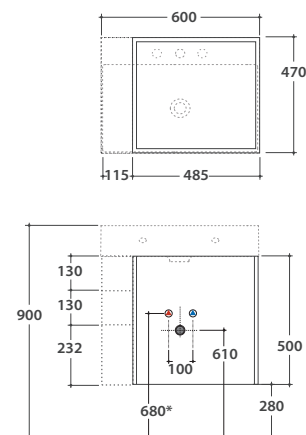

PLAIN WALL-HANGING STRUCTURE OP002PAR

GLOBO

Cod. **OP002PAR**

Finish **S** Steel matt black

Wall-hanging structure 60x47 h50 cm. with reversible open compartment in matt black steel and smoked glass top. Weight 19Kg.

For the horizontal positioning of the hydraulic connections, consult the technical sheet of the selected sink

PLAIN WALL MOUNTED CABINET OP008PXX

Cod. **OP008PXX**

Finish **BdC** bagno di colore

Wall mounted cabinet in matt lacquered MDF, 60x47 h 50 cm. with two drawers and reversible open compartment in matt black steel. Complete with space-saving siphon. Weight 28 Kg.

For the horizontal positioning of the hydraulic connections, consult the technical sheet of the selected sink

Required space with open drawer: 78 cm

Internal accessories for cabinet OP008PXX

Lower drawer
OP005CAR
OP004CAR