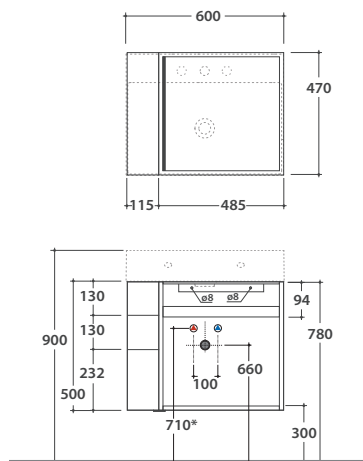

PLAIN WALL-HANGING STRUCTURE OP002PAR

GLOBO

Cod. **OP002PAR**

Finish **S** Steel matt black

Wall-hanging structure 60x47 h50 cm. with reversible open compartment in matt black steel and smoked glass top. Weight 19Kg.

For the horizontal positioning of the hydraulic connections, consult the technical sheet of the selected sink

PLAIN WALL MOUNTED CABINET OP008PXX

Cod. **OP008PXX**

Finish **BdC** bagno di colore

Wall mounted cabinet in matt lacquered MDF, 60x47 h 50 cm. with two drawers and reversible open compartment in matt black steel. Complete with space-saving siphon. Weight 28 Kg.

For the horizontal positioning of the hydraulic connections, consult the technical sheet of the selected sink

Required space with open drawer: 78 cm

Internal accessories for cabinet OP008PXX

Lower drawer
OP005CAR
OP004CAR