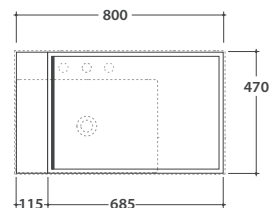

# PLAIN WALL-HANGING STRUCTURE OP001PAR

Cod. **OP001PAR**

Finish **S** Steel matt black

Wall-hanging structure 80x47 h50 cm. with reversible open compartment in matt black steel and smoked glass top. Weight 21,5 Kg.

# GLOBO

For the horizontal positioning of the hydraulic connections, consult the technical sheet of the selected sink

# PLAIN WALL MOUNTED CABINET OP007PXX

Cod. **OP007PXX**

Finish **BdC** bagno di colore

Wall mounted cabinet in matt lacquered MDF, 80x47 h 50 cm. with two drawers and reversible open compartment in matt black steel. Complete with space-saving siphon. Weight 39 Kg.

For the horizontal positioning of the hydraulic connections, consult the technical sheet of the selected sink

Required space with open drawer: 78 cm

Internal accessories for cabinet OP007PXX

Lower drawer  
OP005CAR  
OP004CAR