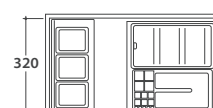

# PLAIN WALL MOUNTED CABINET OP007PXX

Cod. **OP007PXX**

Finish **BdC** bagno di colore

Wall mounted cabinet in matt lacquered MDF, 80x47 h 50 cm. with two drawers and reversible open compartment in matt black steel. Complete with space-saving siphon. Weight 39 Kg.

For the horizontal positioning of the hydraulic connections, consult the technical sheet of the selected sink

Required space with open drawer: 78 cm

Internal accessories for cabinet OP007PXX

Lower drawer  
OP005CAR  
OP004CAR