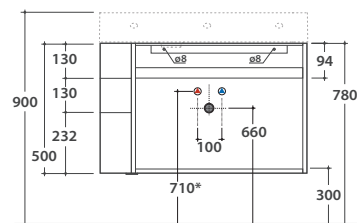

# PLAIN WALL-HANGING STRUCTURE OP001PAR

Cod. **OP001PAR**

Finish **S** Steel matt black

Wall-hanging structure 80x47 h50 cm. with reversible open compartment in matt black steel and smoked glass top. Weight 21,5 Kg.

# GLOBO

For the horizontal positioning of the hydraulic connections, consult the technical sheet of the selected sink

# PLAIN WALL MOUNTED CABINET OP007PXX

Cod. **OP007PXX**

Finish **BdC** bagno di colore

Wall mounted cabinet in matt lacquered MDF, 80x47 h 50 cm. with two drawers and reversible open compartment in matt black steel. Complete with space-saving siphon. Weight 39 Kg.

For the horizontal positioning of the hydraulic connections, consult the technical sheet of the selected sink

Required space with open drawer: 78 cm

Internal accessories for cabinet OP007PXX

Lower drawer  
OP005CAR  
OP004CAR