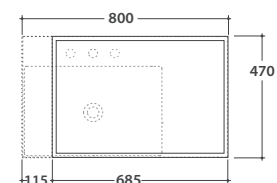

# PLAIN WALL-HANGING STRUCTURE OP001PAR

Cod. **OP001PAR**

Finish **S** Steel matt black

Wall-hanging structure 80x47 h50 cm. with reversible open compartment in matt black steel and smoked glass top. Weight 21,5 Kg.

# GLOBO

For the horizontal positioning of the hydraulic connections, consult the technical sheet of the selected sink

# PLAIN WALL MOUNTED CABINET OP007PXX

Cod. **OP007PXX**

Finish **BdC** bagno di colore

Wall mounted cabinet in matt lacquered MDF, 80x47 h 50 cm. with two drawers and reversible open compartment in matt black steel. Complete with space-saving siphon. Weight 39 Kg.

For the horizontal positioning of the hydraulic connections, consult the technical sheet of the selected sink

Required space with open drawer: 78 cm

Internal accessories for cabinet OP007PXX

Lower drawer  
OP005CAR  
OP004CAR