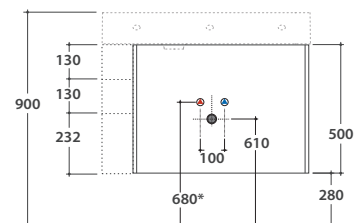

# PLAIN WALL-HANGING STRUCTURE OP001PAR

Cod. **OP001PAR**

Finish **S** Steel matt black

Wall-hanging structure 80x47 h50 cm. with reversible open compartment in matt black steel and smoked glass top. Weight 21,5 Kg.

# GLOBO

For the horizontal positioning of the hydraulic connections, consult the technical sheet of the selected sink

# PLAIN WALL MOUNTED CABINET OP007PXX

Cod. **OP007PXX**

Finish **BdC** bagno di colore

Wall mounted cabinet in matt lacquered MDF, 80x47 h 50 cm. with two drawers and reversible open compartment in matt black steel. Complete with space-saving siphon. Weight 39 Kg.

For the horizontal positioning of the hydraulic connections, consult the technical sheet of the selected sink

Required space with open drawer: 78 cm

Internal accessories for cabinet OP007PXX

Lower drawer  
OP005CAR  
OP004CAR