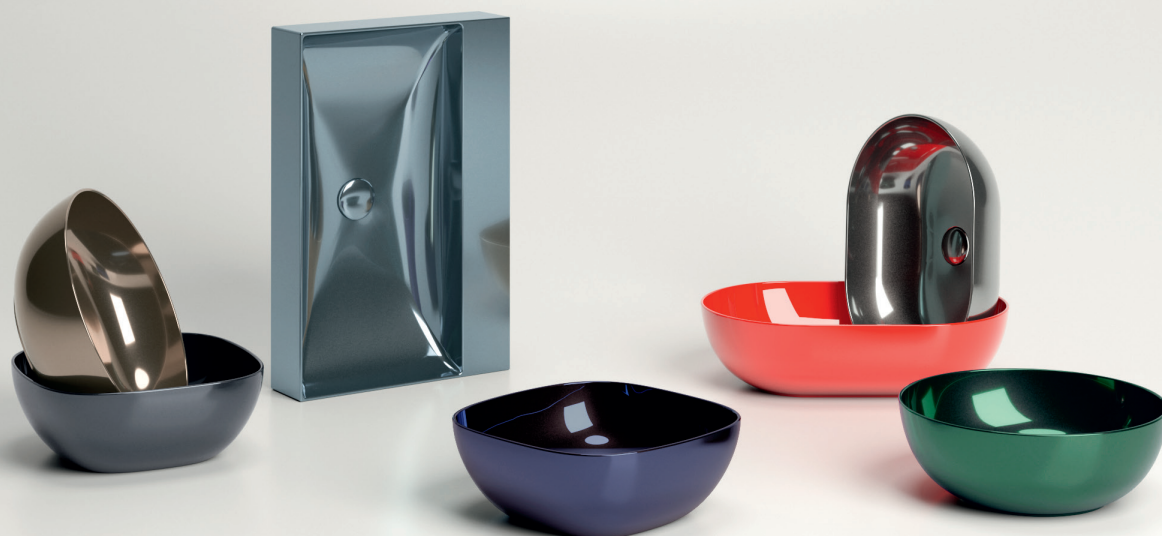

The seven colours create a surface resembling glass, with the ceramic so shiny and glossy that it almost looks like crystal. The glaze has a full and compact effect that reflects and accentuates light, thus highlighting the lines and geometries of the washbasins.

The names of the new colours evoke a journey through time and space. Terra d'Ombra evokes the depths of the earth, while Ottone Antico conjures images of ancient gold reflections. Rosso Pompei carries the vitality of ancient ruins, while Verde Mare reminds us of ocean waves crashing on the coast. Catrame transports us to dark and mysterious nights, while Denim resembles the delicate hues of the sky at twilight. Lastly, Zaffiro makes us dream of distant stars, taking us into a universe of light and magic.

The dark colours of the Riflessi di Luce collection emphasise the colour contrasts, which add depth and make the furniture stand out, while the light tones contribute to making the spaces seem even brighter and more open.

DN
Denim

ZA
Zaffiro

Composition of the code: B6O60XX + Terra d'Ombra finish = B6O60TB

The colors are indicative, as they may change depending on the printing method used on the price list.