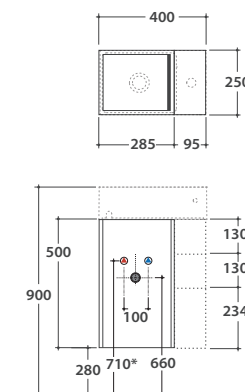

# GLOBO

Cod. **OP006PAR**

Finish **S** Steel matt black

Wallhanging structure in black matt steel 40x25 h50 cm. with reversible open compartment in matt black steel and smoked glass top, for basins B6R40 e B6R41. Weight 10 Kg.

# PLAIN WALL MOUNTED CABINET WITH LEFT SIDE OPENING OP016PXX

Cod. **OP016PXX**

Finish **BdC** bagno di colore

Wall mounted cabinet in matt lacquered MDF, 40x25 h50 cm. with left side opening, for basin B6R40. Weight 13 Kg.

Required space with open drawer: 59 cm

Required space with open drawer: 59 cm

compatible washbasins

B6R40

B6R41