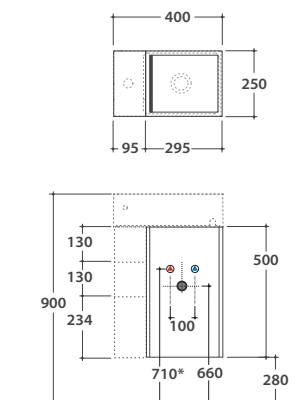

# PLAIN WALL MOUNTED CABINET WITH LEFT SIDE OPENING OP016PXX

Cod. **OP016PXX**

Finish **BdC** bagno di colore

Wall mounted cabinet in matt lacquered MDF, 40x25 h50 cm. with left side opening, for basin B6R40. Weight 13 Kg.

Required space with open drawer: 59 cm

# PLAIN WALL MOUNTED CABINET WITH RIGHT SIDE OPENING OP018PXX

Cod. **OP018PXX**

Finish **BdC** bagno di colore

Wall mounted cabinet in matt lacquered MDF, 40x25 h50 cm. with right side opening, for basin B6R41. Weight 13 Kg.

Required space with open drawer: 59 cm

compatible washbasins

B6R40

B6R41