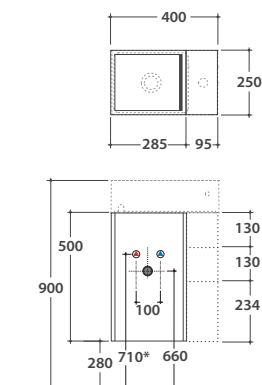

# GLOBO

Cod. **OP006PAR**

Finish **S** Steel matt black

Wallhanging structure in black matt steel 40x25 h50 cm. with reversible open compartment in matt black steel and smoked glass top, for basins B6R40 e B6R41. Weight 10 Kg.

# PLAIN WALL MOUNTED CABINET WITH LEFT SIDE OPENING OP016PXX

Cod. **OP016PXX**

Finish **BdC** bagno di colore

Wall mounted cabinet in matt lacquered MDF, 40x25 h50 cm. with left side opening, for basin B6R40. Weight 13 Kg.

Required space with open drawer: 59 cm

Required space with open drawer: 59 cm

compatible washbasins

B6R40

B6R41