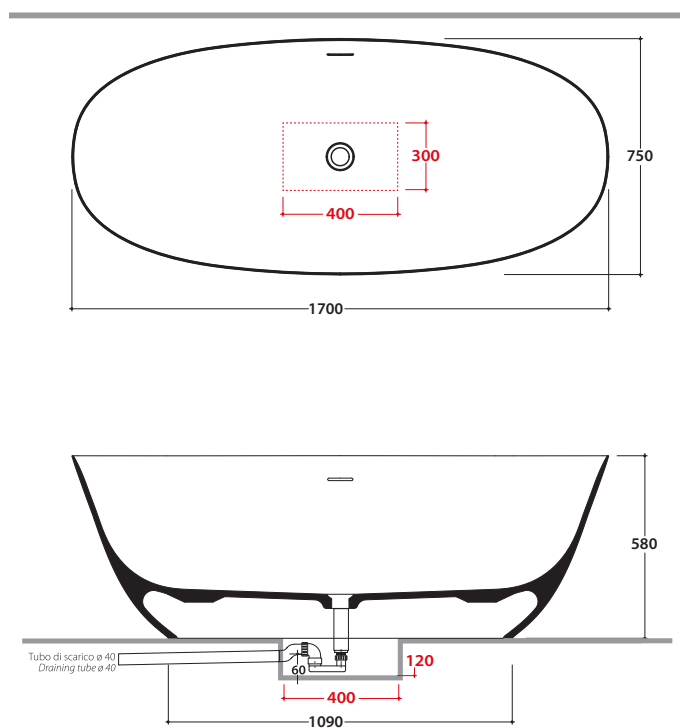

XENIA PLUS BATHTUB **KOIB124**

GLOBO

Cod. **KOIB124**

Matt white Solid Surface® bathtub 170,5x75 h 58 cm.
Freestanding installation.

Technical details:
Bathtub weight: Kg. 127,00
Water capacity: Lt. 271,00
Empty weight: Kg. 398,00