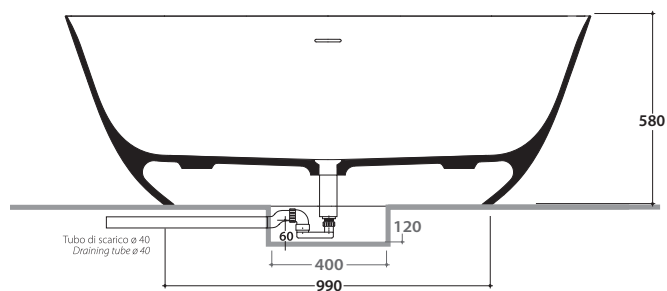

XENIA BATHTUB KOIB125

GLOBO

Cod. KOIB125

Matt white Solid Surface® bathtub 160x70 h 58 cm.
Freestanding installation.

Technical details:
Bathtub weight: Kg. 108,50
Water capacity: Lt. 240,00
Empty weight: Kg. 348,00