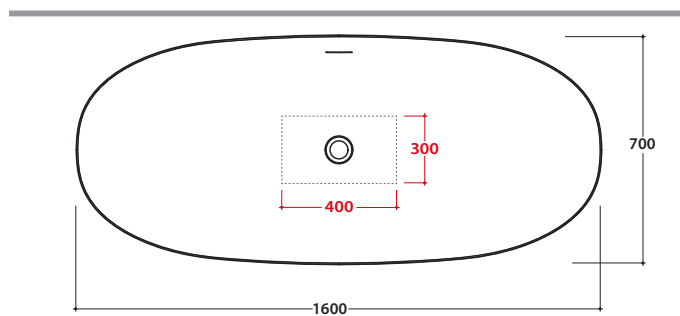

XENIA BATHTUB KOIB125

GLOBO

Cod. KOIB125

Matt white Solid Surface® bathtub 160x70 h 58 cm.
Freestanding installation.

Technical details:
Bathtub weight: Kg. 108,50
Water capacity: Lt. 240,00
Empty weight: Kg. 348,00