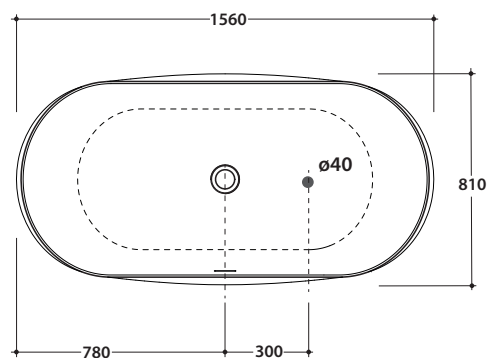

VIOLETTA BATHTUB **KOIB132**

GLOBO

Cod. **KOIB132**

Oval acrylic bathtub 156x81 h58 cm. Free-standing installation.

Technical details:
Bathtub weight: Kg. 37,00
Water capacity: Lt. 250,00
Empty weight: Kg. 287,00