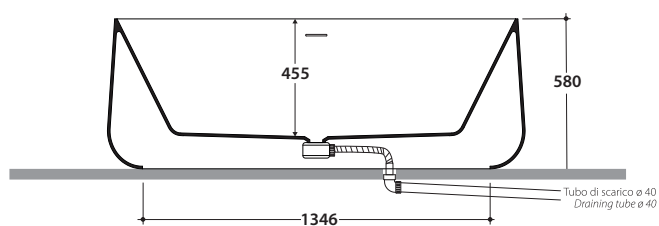

VIOLETTA BATHTUB **KOIB132**

GLOBO

Cod. **KOIB132**

Oval acrylic bathtub 156x81 h58 cm. Free-standing installation.

Technical details:
Bathtub weight: Kg. 37,00
Water capacity: Lt. 250,00
Empty weight: Kg. 287,00