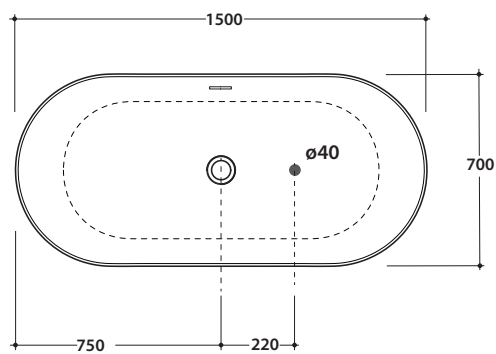

PAULA BATHTUB KOIB129

GLOBO

Cod. **KOIB129**

Oval acrylic bathtub 150x70 h60 cm. Free-standing installation.

Technical details:
Bathtub weight: Kg. 40,00
Water capacity: Lt. 230,00
Empty weight: Kg. 270,00