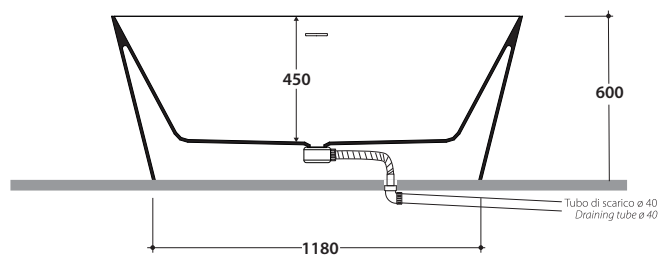

PAULA BATHTUB KOIB129

GLOBO

Cod. **KOIB129**

Oval acrylic bathtub 150x70 h60 cm. Free-standing installation.

Technical details:
Bathtub weight: Kg. 40,00
Water capacity: Lt. 230,00
Empty weight: Kg. 270,00