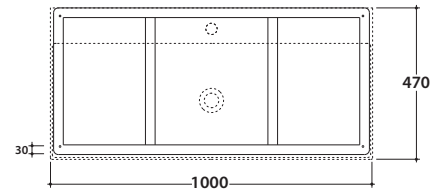

STRIPE FLOORSTANDING STRUCTURE OP100S

GLOBO

Cod. **OP100SXX**

Finish

Matt black
AR

Matt white
BO

Floorstanding structure in matt powder coated steel 100x47 h78 cm. Weight 21,7 Kg.

*For taps mounted on counter top

STRIPE GLASS SHELF OP040S

Cod. **OP040SXX**

Finish

Matt black
AR

Matt white
BO

Shelf in back-painted glass 94,5x45,2 h 0,6 cm. Weight 6,3 Kg.

compatible washbasins

B6R100