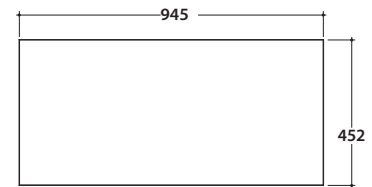

STRIPE FLOORSTANDING STRUCTURE OP100S

GLOBO

Cod. **OP100SXX**

Finish

Matt black
AR

Matt white
BO

Floorstanding structure in matt powder coated steel 100x47 h78 cm. Weight 21,7 Kg.

*For taps mounted on counter top

STRIPE GLASS SHELF OP040S

Cod. **OP040SXX**

Finish

Matt black
AR

Matt white
BO

Shelf in back-painted glass 94,5x45,2 h 0,6 cm. Weight 6,3 Kg.

compatible washbasins

B6R100