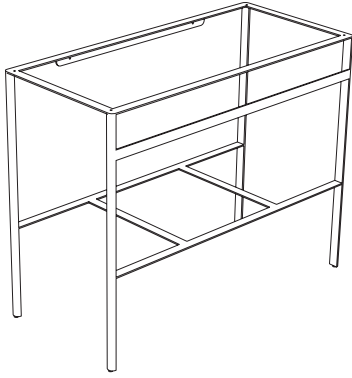

STRIPE FLOORSTANDING STRUCTURE OP100S

GLOBO

Cod. **OP100SXX**

Finish

Matt black
AR

Matt white
BO

Floorstanding structure in matt powder coated steel 100x47 h78 cm. Weight 21,7 Kg.

*For taps mounted on counter top

STRIPE GLASS SHELF OP040S

Cod. **OP040SXX**

Finish

Matt black
AR

Matt white
BO

Shelf in back-painted glass 94,5x45,2 h 0,6 cm. Weight 6,3 Kg.

compatible washbasins

B6R100