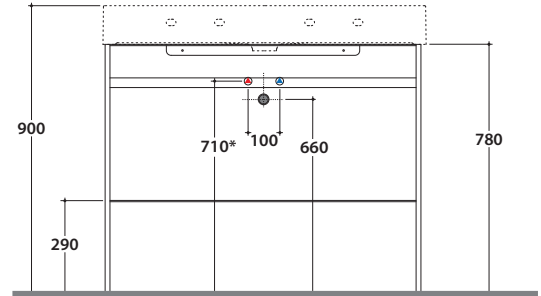

STRIPE FLOORSTANDING STRUCTURE OP100S

GLOBO

Cod. **OP100SXX**

Finish

Matt black
AR

Matt white
BO

Floorstanding structure in matt powder coated steel 100x47 h78 cm. Weight 21,7 Kg.

*For taps mounted on counter top

STRIPE GLASS SHELF OP040S

Cod. **OP040SXX**

Finish

Matt black
AR

Matt white
BO

Shelf in back-painted glass 94,5x45,2 h 0,6 cm. Weight 6,3 Kg.

compatible washbasins

B6R100