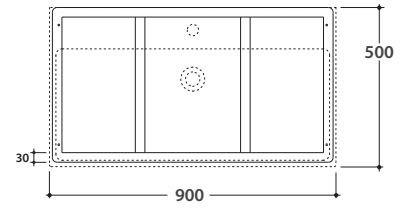

STRIPE FLOORSTANDING STRUCTURE OP090S

GLOBO

Cod. **OP090SXX**

Finish

Matt black
AR

Matt white
BO

Floorstanding structure in matt powder coated steel 90x50 h77 cm. Weight 20,7 Kg.

*For taps mounted on counter top

STRIPE GLASS SHELF OP044S

Cod. **OP044SXX**

Finish

Matt black
AR

Matt white
BO

Shelf in back-painted glass 84,6 x 48,3 h 0,6 cm. Weight 6 Kg.

compatible washbasins

SCQ92