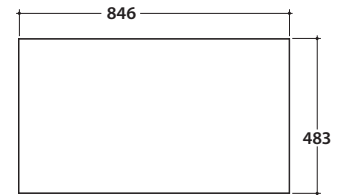

STRIPE FLOORSTANDING STRUCTURE OP090S

GLOBO

Cod. **OP090SXX**

Finish

Matt black
AR

Matt white
BO

Floorstanding structure in matt powder coated steel 90x50 h77 cm. Weight 20,7 Kg.

*For taps mounted on counter top

STRIPE GLASS SHELF OP044S

Cod. **OP044SXX**

Finish

Matt black
AR

Matt white
BO

Shelf in back-painted glass 84,6 x 48,3 h 0,6 cm. Weight 6 Kg.

compatible washbasins

SCQ92