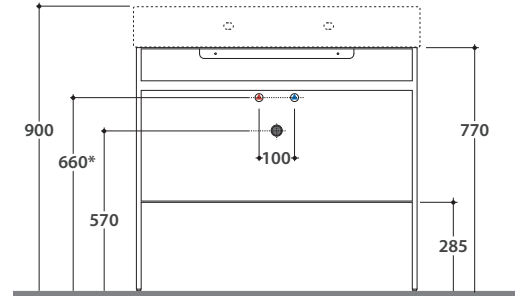

STRIPE FLOORSTANDING STRUCTURE OP090S

GLOBO

Cod. **OP090SXX**

Finish

Matt black
AR

Matt white
BO

Floorstanding structure in matt powder coated steel 90x50 h77 cm. Weight 20,7 Kg.

*For taps mounted on counter top

STRIPE GLASS SHELF OP044S

Cod. **OP044SXX**

Finish

Matt black
AR

Matt white
BO

Shelf in back-painted glass 84,6 x 48,3 h 0,6 cm. Weight 6 Kg.

compatible washbasins

SCQ92