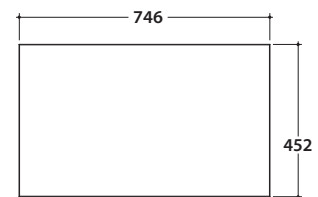

STRIPE FLOORSTANDING STRUCTURE OP080S

GLOBO

Cod. **OP080SXX**

Finish

Matt black
AR

Matt white
BO

Floorstanding structure in matt powder coated steel 80x47 h78 cm. Weight 19,4 Kg.

*For taps mounted on counter top

STRIPE GLASS SHELF OP041S

Cod. **OP041SXX**

Finish

Matt black
AR

Matt white
BO

Shelf in back-painted glass 74,6x45,2 h 0,6 cm. Weight 5 Kg.

compatible washbasins

B6R81