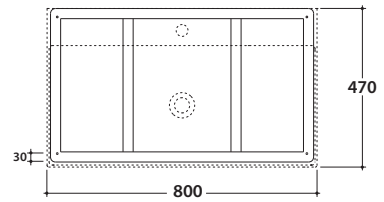

STRIPE FLOORSTANDING STRUCTURE OP080S

GLOBO

Cod. **OP080SXX**

Finish

Matt black
AR

Matt white
BO

Floorstanding structure in matt powder coated steel 80x47 h78 cm. Weight 19,4 Kg.

*For taps mounted on counter top

STRIPE GLASS SHELF OP041S

Cod. **OP041SXX**

Finish

Matt black
AR

Matt white
BO

Shelf in back-painted glass 74,6x45,2 h 0,6 cm. Weight 5 Kg.

compatible washbasins

B6R81