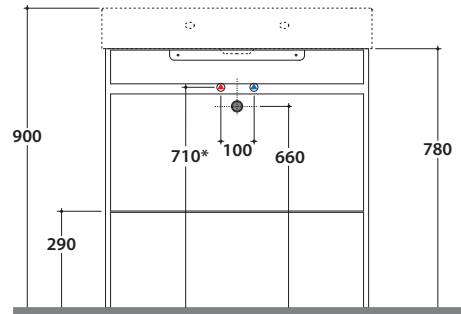

STRIPE FLOORSTANDING STRUCTURE OP080S

GLOBO

Cod. **OP080SXX**

Finish

Matt black
AR

Matt white
BO

Floorstanding structure in matt powder coated steel 80x47 h78 cm. Weight 19,4 Kg.

*For taps mounted on counter top

STRIPE GLASS SHELF OP041S

Cod. **OP041SXX**

Finish

Matt black
AR

Matt white
BO

Shelf in back-painted glass 74,6x45,2 h 0,6 cm. Weight 5 Kg.

compatible washbasins

B6R81