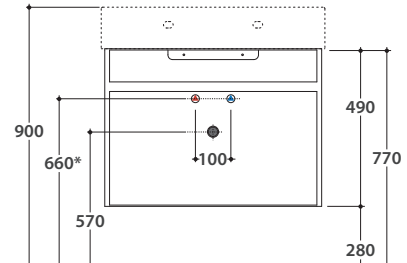

STRIPE SUSPENDED STRUCTURE OP071S

GLOBO

Cod. **OP071SXX**

Finish

Suspended structure in matt powder coated steel 70x50 h49 cm. Weight 15,4 Kg.

* For taps mounted on counter top

STRIPE GLASS SHELF OP045S

Cod. **OP045SXX**

Finish

Shelf in back-painted glass 64,6 x 48,3 h 0,6 cm. Weight 4,6 Kg.

compatible washbasins

SCQ70