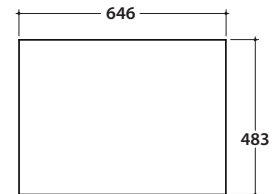

STRIPE SUSPENDED STRUCTURE OP071S

GLOBO

Cod. **OP071SXX**

Finish

Suspended structure in matt powder coated steel 70x50 h49 cm. Weight 15,4 Kg.

* For taps mounted on counter top

STRIPE GLASS SHELF OP045S

Cod. **OP045SXX**

Finish

Shelf in back-painted glass 64,6 x 48,3 h 0,6 cm. Weight 4,6 Kg.

compatible washbasins

SCQ70