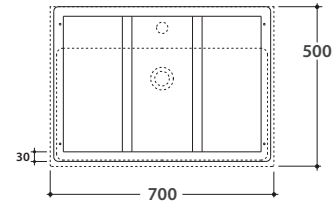

STRIPE SUSPENDED STRUCTURE OP071S

GLOBO

Cod. **OP071SXX**

Finish

Suspended structure in matt powder coated steel 70x50 h49 cm. Weight 15,4 Kg.

* For taps mounted on counter top

STRIPE GLASS SHELF OP045S

Cod. **OP045SXX**

Finish

Shelf in back-painted glass 64,6 x 48,3 h 0,6 cm. Weight 4,6 Kg.

compatible washbasins

SCQ70