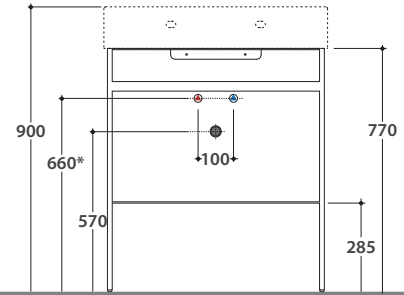

STRIPE FLOORSTANDING STRUCTURE OP070S

GLOBO

Cod. **OP070SXX**

Finish

Matt black
AR

Matt white
BO

Floorstanding structure in matt powder coated steel 70x50 h77 cm. Weight 18,4 Kg.

*For taps mounted on counter top

STRIPE GLASS SHELF OP045S

Cod. **OP045SXX**

Finish

Matt black
AR

Matt white
BO

Shelf in back-painted glass 64,6 x 48,3 h 0,6 cm. Weight 4,6 Kg.

compatible washbasins

SCQ70