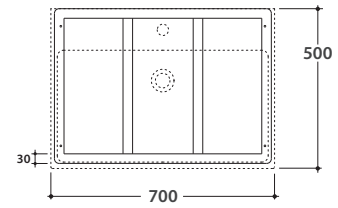

STRIPE FLOORSTANDING STRUCTURE OP070S

GLOBO

Cod. **OP070SXX**

Finish

Matt black
AR

Matt white
BO

Floorstanding structure in matt powder coated steel 70x50 h77 cm. Weight 18,4 Kg.

*For taps mounted on counter top

STRIPE GLASS SHELF OP045S

Cod. **OP045SXX**

Finish

Matt black
AR

Matt white
BO

Shelf in back-painted glass 64,6 x 48,3 h 0,6 cm. Weight 4,6 Kg.

compatible washbasins

SCQ70