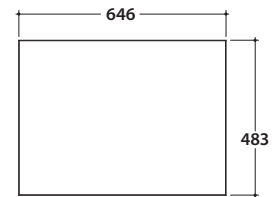

STRIPE FLOORSTANDING STRUCTURE OP070S

GLOBO

Cod. **OP070SXX**

Finish

Matt black
AR

Matt white
BO

Floorstanding structure in matt powder coated steel 70x50 h77 cm. Weight 18,4 Kg.

*For taps mounted on counter top

STRIPE GLASS SHELF OP045S

Cod. **OP045SXX**

Finish

Matt black
AR

Matt white
BO

Shelf in back-painted glass 64,6 x 48,3 h 0,6 cm. Weight 4,6 Kg.

compatible washbasins

SCQ70