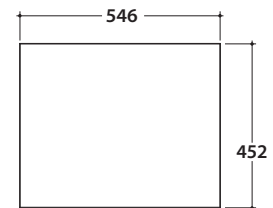

STRIPE FLOORSTANDING STRUCTURE OP060S

GLOBO

Cod. **OP060SXX**

Finish

Matt black
AR

Matt white
BO

Floorstanding structure in matt powder coated steel 60x47 h78 cm. Weight 17,2Kg.

*For taps mounted on counter top

STRIPE GLASS SHELF OP042S

Cod. **OP042SXX**

Finish

Matt black
AR

Matt white
BO

Shelf in back-painted glass 54,6x45,2 h 0,6 cm. Weight 3,7 Kg.

compatible washbasins

B6R65