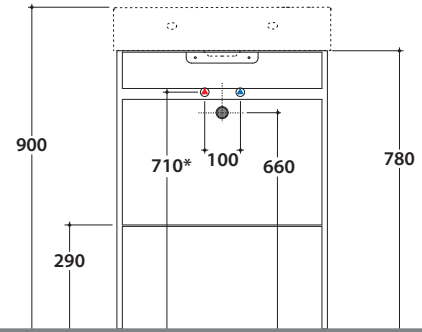

STRIPE FLOORSTANDING STRUCTURE OP060S

GLOBO

Cod. **OP060SXX**

Finish

Matt black
AR

Matt white
BO

Floorstanding structure in matt powder coated steel 60x47 h78 cm. Weight 17,2Kg.

*For taps mounted on counter top

STRIPE GLASS SHELF OP042S

Cod. **OP042SXX**

Finish

Matt black
AR

Matt white
BO

Shelf in back-painted glass 54,6x45,2 h 0,6 cm. Weight 3,7 Kg.

compatible washbasins

B6R65