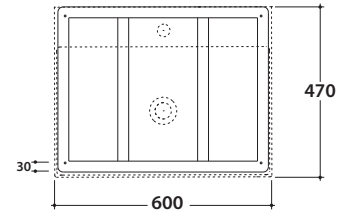

STRIPE FLOORSTANDING STRUCTURE OP060S

GLOBO

Cod. **OP060SXX**

Finish

Matt black
AR

Matt white
BO

Floorstanding structure in matt powder coated steel 60x47 h78 cm. Weight 17,2Kg.

*For taps mounted on counter top

STRIPE GLASS SHELF OP042S

Cod. **OP042SXX**

Finish

Matt black
AR

Matt white
BO

Shelf in back-painted glass 54,6x45,2 h 0,6 cm. Weight 3,7 Kg.

compatible washbasins

B6R65