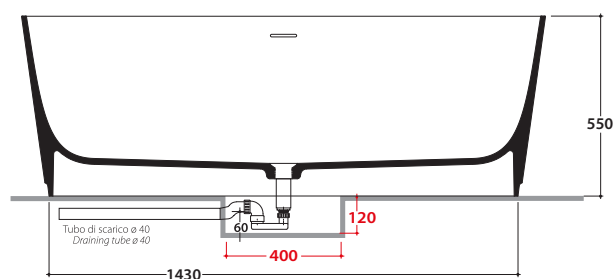

NIVES BATHTUB **KOIB126**

GLOBO

Cod. **KOIB126**

Matt white Solid Surface® bathtub 160x84,5 h 55 cm.
Free-standing wall installation.

Technical details:
Bathtub weight: Kg. 87,00
Water capacity: Lt. 305,00
Empty weight: Kg. 392,00