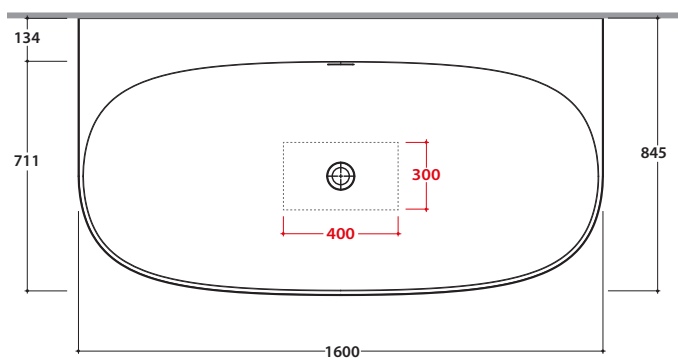

NIVES BATHTUB **KOIB126**

GLOBO

Cod. **KOIB126**

Matt white Solid Surface® bathtub 160x84,5 h 55 cm.
Free-standing wall installation.

Technical details:
Bathtub weight: Kg. 87,00
Water capacity: Lt. 305,00
Empty weight: Kg. 392,00