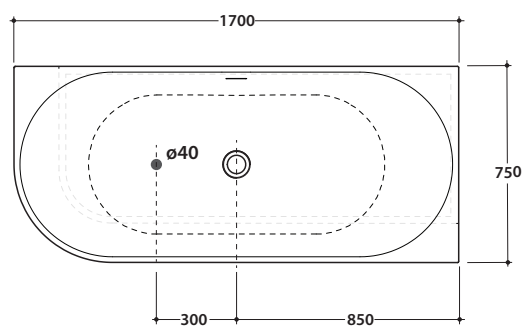

MARTINA SX BATHTUB **KOIB131**

GLOBO

Cod. **KOIB131**

Acrylic oval bathtub 170x75 h60 cm. Corner wall installation

Technical details:
Bathtub weight: Kg. 40,00
Water capacity: Lt. 270,00
Empty weight: Kg. 320,00