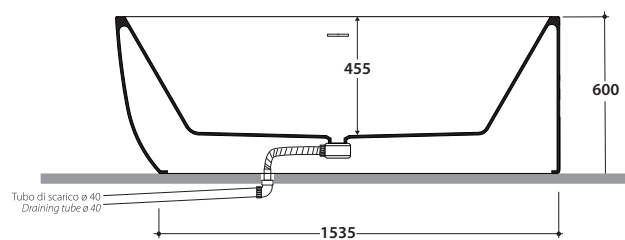

MARTINA SX BATHTUB **KOIB131**

GLOBO

Cod. **KOIB131**

Acrylic oval bathtub 170x75 h60 cm. Corner wall installation

Technical details:
Bathtub weight: Kg. 40,00
Water capacity: Lt. 270,00
Empty weight: Kg. 320,00