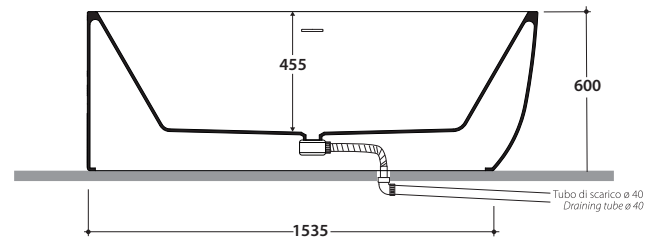

## Cod. **KOIB130**

Acrylic oval bathtub 170x75 h60 cm. Corner wall installation

Technical details:  
Bathtub weight: Kg. 40,00  
Water capacity: Lt. 270,00  
Empty weight: Kg. 320,00