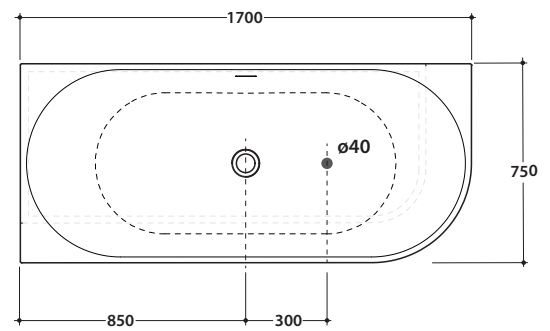

## Cod. **KOIB130**

Acrylic oval bathtub 170x75 h60 cm. Corner wall installation

Technical details:  
Bathtub weight: Kg. 40,00  
Water capacity: Lt. 270,00  
Empty weight: Kg. 320,00