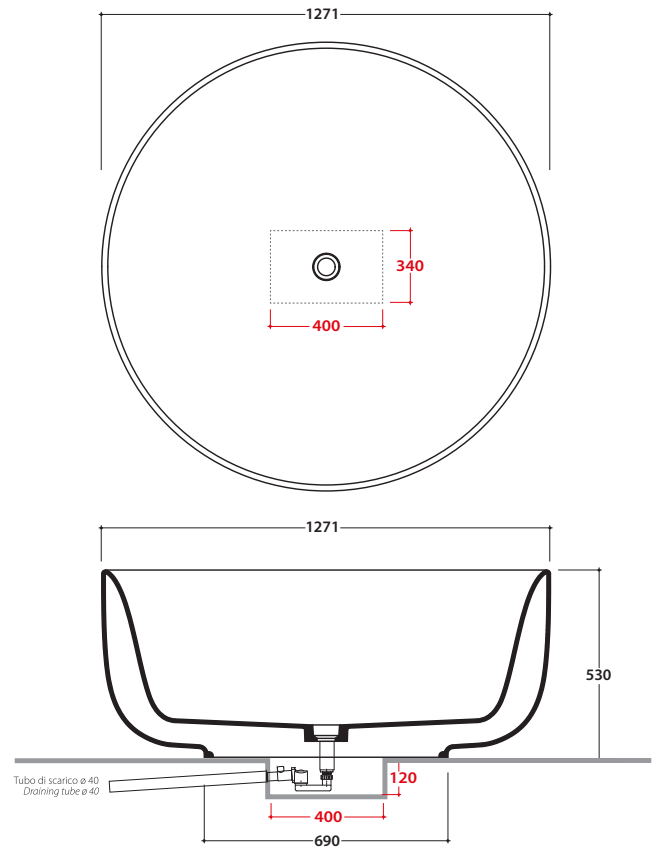

BATHTUB KOIBR127

GLOBO

Cod. **KOIBR127**

Matt white Livingtec® bathtub Ø 127 h 53 cm.
Freestanding installation.

Technical details:
Bathtub weight: Kg. 100,00
Water capacity: Lt. 305,00
Empty weight: Kg. 405,00