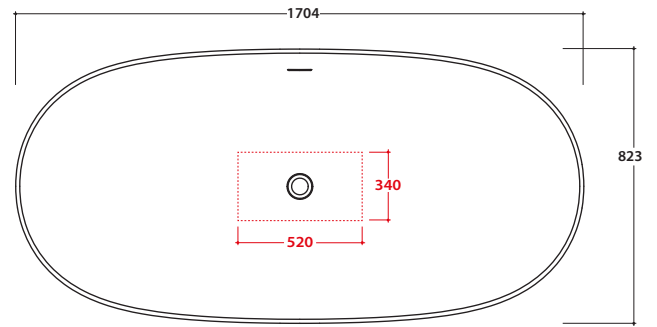

## Cod. **KOIBO170**

Matt white Livingtec® bathtub 170.82 h 53 cm.  
Freestanding installation.

Technical details:  
Bathtub weight: Kg. 155,00  
Water capacity: Lt. 275,00  
Empty weight: Kg. 395,00