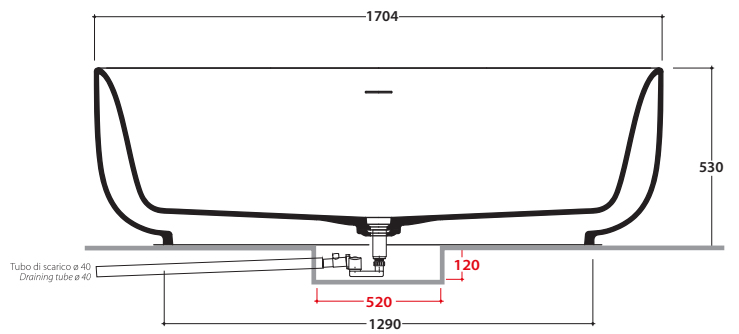

## Cod. **KOIBO170**

Matt white Livingtec® bathtub 170.82 h 53 cm.  
Freestanding installation.

Technical details:  
Bathtub weight: Kg. 155,00  
Water capacity: Lt. 275,00  
Empty weight: Kg. 395,00