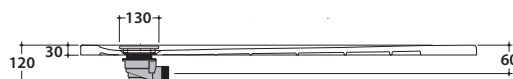

# DOCCIATRE PLUS DTP121

CE EN 14527:2019

DIN 51097

Slip resistance at an angle of 22,2° according DIN51097

# GLOBO

Cod. **DTP121**

Rough stone effect shower tray 120x80 h3 cm in ceramic. No-slip surface. Sit-on or floor-level installation. Weight 31 Kg.

Cod. **DS009**

Siphoned chrome drain for shower trays DOCCIAVIVA H 4,5, DOCCIATRE and DOCCIATRE PLUS.  $\varnothing$  90. Discharge flow rate 30 l/m.