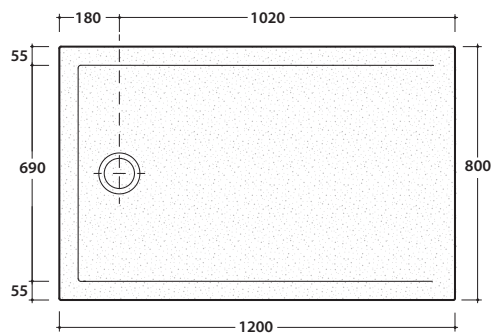

# DOCCIATRE PLUS DTP121

CE EN 14527:2019

DIN 51097

Slip resistance at an angle of 22,2° according DIN51097

# GLOBO

Cod. **DTP121**

Rough stone effect shower tray 120x80 h3 cm in ceramic. No-slip surface. Sit-on or floor-level installation. Weight 31 Kg.

Cod. **DS009**

Siphoned chrome drain for shower trays DOCCIAVIVA H 4,5, DOCCIATRE and DOCCIATRE PLUS.  $\varnothing$  90. Discharge flow rate 30 l/m.

Cod. **DVR2BP**

Siphoned drain with ceramic cover for shower trays DOCCIAVIVA H 4,5 and DOCCIATRE.  $\varnothing$  90. Discharge flow rate 30 l/m.