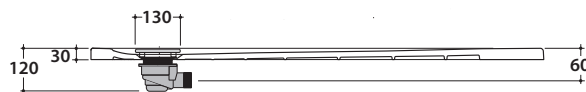

DOCCIATRE PLUS DTP120

CE EN 14527:2019

DIN 51097

Slip resistance at an angle of 22,2° according DIN51097

GLOBO

Cod. **DTP120**

Rough stone effect shower tray 120x70 h3 cm in ceramic. No-slip surface. Sit-on or floor-level installation. Weight 28 Kg.

Cod. **DS009**

Siphoned chrome drain for shower trays DOCCIATIVA H 4,5, DOCCIATRE and DOCCIATRE PLUS. \varnothing 90. Discharge flow rate 30 l/m.

Cod. **DVR2**

Siphoned drain with ceramic cover for shower trays DOCCIATIVA H 4,5 and DOCCIATRE. \varnothing 90. Discharge flow rate 30 l/m.