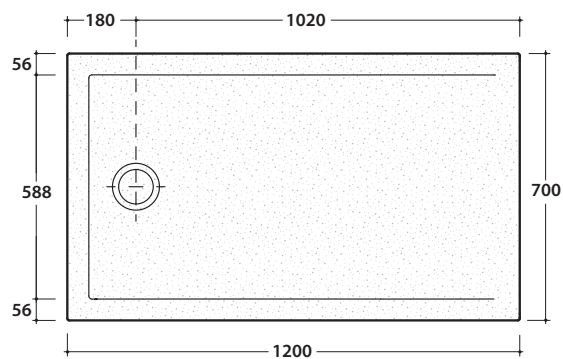

DOCCIATRE PLUS DTP120

CE EN 14527:2019

DIN 51097

Slip resistance at an angle of 22,2° according DIN51097

GLOBO

Cod. **DTP120**

Rough stone effect shower tray 120x70 h3 cm in ceramic. No-slip surface. Sit-on or floor-level installation. Weight 28 Kg.

Cod. **DS009**

Siphoned chrome drain for shower trays DOCCIATIVA H 4,5, DOCCIATRE and DOCCIATRE PLUS. \varnothing 90. Discharge flow rate 30 l/m.

Cod. **DVR2**

Siphoned drain with ceramic cover for shower trays DOCCIATIVA H 4,5 and DOCCIATRE. \varnothing 90. Discharge flow rate 30 l/m.