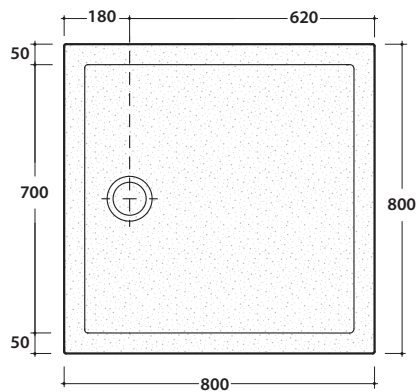

# DOCCIATRE PLUS DTP080BP

CE EN 14527:2019

DIN 51097

Slip resistance at an angle of 22,2° according DIN51097

# GLOBO

Shower-tray, sit-on installation

Shower-tray, floor-level installation

Shower tray with non slip finish

Cod. **DTP080BP**

Rough stone effect shower tray 80x80 h3 cm in ceramic. No-slip surface. Sit-on or floor-level installation. Weight 23 Kg.

Cod. **DS009**

Siphoned chrome drain for shower trays DOCCIAVIVA H 4,5, DOCCIATRE and DOCCIATRE PLUS.  $\varnothing$  90. Discharge flow rate 30 l/m.

Cod. **DVR2BP**

Siphoned drain with ceramic cover for shower trays DOCCIAVIVA H 4,5 and DOCCIATRE.  $\varnothing$  90. Discharge flow rate 30 l/m.