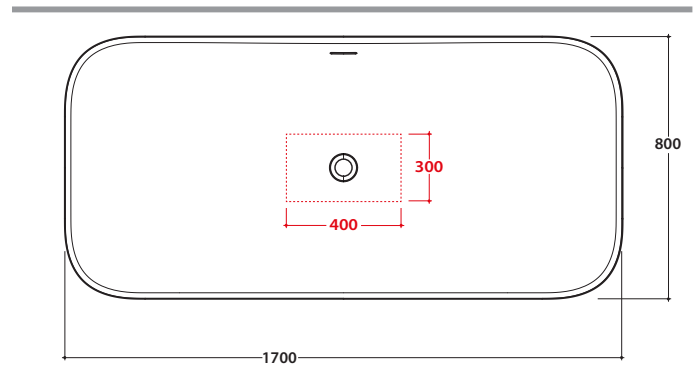

## Cod. **KOIB123**

Matt white Solid Surface® bathtub 170x80 h 61 cm.  
Freestanding installation.

Technical details:  
Bathtub weight: Kg. 95,00  
Water capacity: Lt. 390,00  
Empty weight: Kg. 489,00