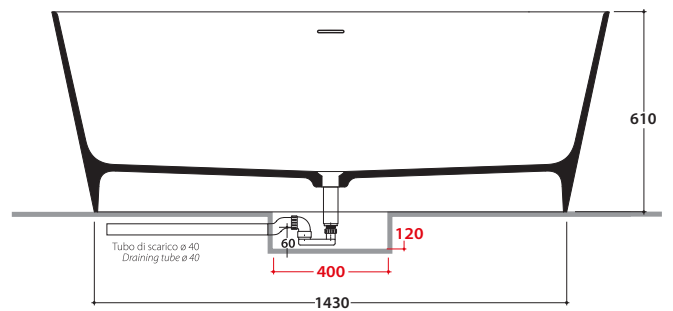

## Cod. **KOIB123**

Matt white Solid Surface® bathtub 170x80 h 61 cm.  
Freestanding installation.

Technical details:  
Bathtub weight: Kg. 95,00  
Water capacity: Lt. 390,00  
Empty weight: Kg. 489,00