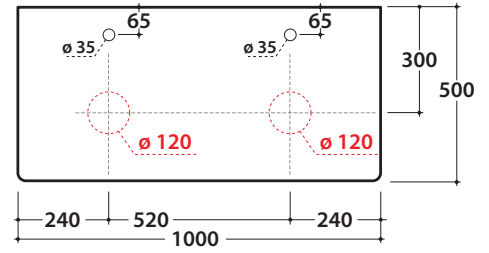

LALITA WASHBASIN SHELF IN PLYWOOD LT029L LT030L

GLOBO

Cod. **LT029L**

Shelf 100.50 h 2 cm with double washbasin hole and tap hole. Weight 8 kg

Finish

compatible washbasins

TE038

B6Q38

B6T37

TE035

Cod. **LT030L**

Shelf 100.50 h 2 cm with double washbasin hole and tap hole. Weight 8 Kg

Finish

compatible washbasins

B6T30