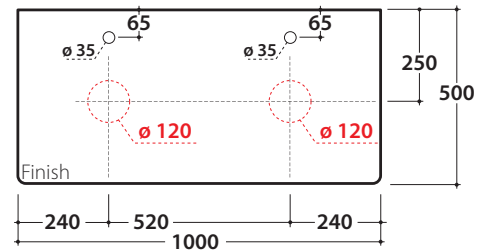

LALITA WASHBASIN SHELF IN PLYWOOD LT029L LT030L

GLOBO

Cod. **LT029L**

Shelf 100.50 h 2 cm with double washbasin hole and tap hole. Weight 8 kg

Finish

compatible washbasins

TE038

B6Q38

B6T37

TE035

Cod. **LT030L**

Shelf 100.50 h 2 cm with double washbasin hole and tap hole. Weight 8 Kg

Finish

compatible washbasins

B6T30