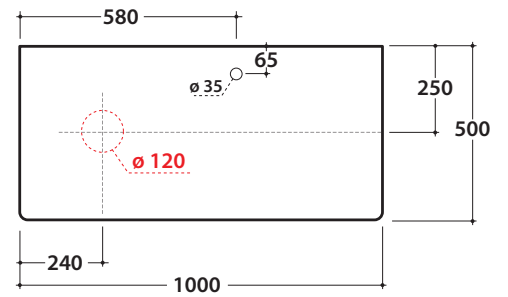

# LALITA WASHBASIN SHELF IN PLYWOOD

LT023L LT024L LT025L

# GLOBO

Cod. **LT023L**

Shelf in plywood 100.50 h2 cm with washbasin hole left and tap hole Weight 8 Kg

Finish

BK CB

Cod. **LT024L**

Shelf in plywood 100.50 h2 cm with central washbasin hole and tap hole Weight 8 Kg

Finish

BK CB

Cod. **LT025L**

Shelf in plywood 100.50 h2 cm with washbasin hole right and tap hole Weight 8 Kg

Finish

BK CB

compatible washbasins

B6Q43