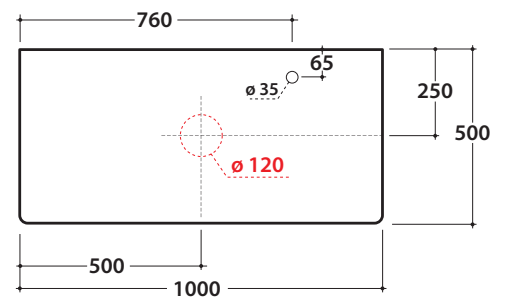

# GLOBO

Cod. **LT023L**

Shelf in plywood 100.50 h2 cm with washbasin hole left and tap hole Weight 8 Kg

Finish

BK CB

Cod. **LT024L**

Shelf in plywood 100.50 h2 cm with central washbasin hole and tap hole Weight 8 Kg

Finish

BK CB

Cod. **LT025L**

Shelf in plywood 100.50 h2 cm with washbasin hole right and tap hole Weight 8 Kg

Finish

BK CB

compatible washbasins

B6Q43