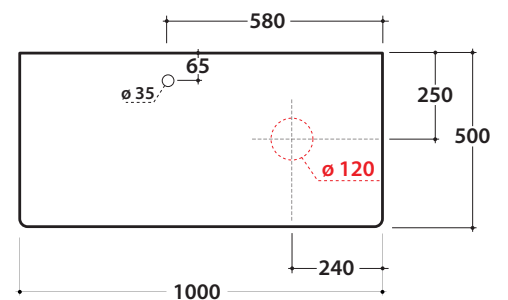

# GLOBO

Cod. **LT023L**

Shelf in plywood 100.50 h2 cm with washbasin hole left and tap hole Weight 8 Kg

Finish

BK CB

Cod. **LT024L**

Shelf in plywood 100.50 h2 cm with central washbasin hole and tap hole Weight 8 Kg

Finish

BK CB

Cod. **LT025L**

Shelf in plywood 100.50 h2 cm with washbasin hole right and tap hole Weight 8 Kg

Finish

BK CB

compatible washbasins

B6Q43