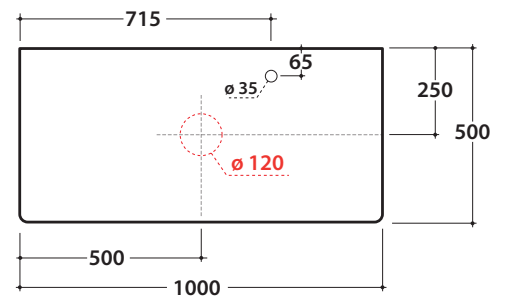

LALITA WASHBASIN SHELF IN PLYWOOD

LT020L LT021L LT022L

GLOBO

Cod. **LT020L**

Shelf in plywood 100.50 h2 cm with washbasin hole left and tap hole Weight 8 Kg

Finish

BK CB

Cod. **LT021L**

Shelf in plywood 100.50 h2 cm with central washbasin hole and tap hole Weight 8 Kg

Finish

BK CB

Cod. **LT022L**

Shelf in plywood 100.50 h2 cm with washbasin hole right and tap hole Weight 8 Kg

Finish

BK CB

compatible washbasins