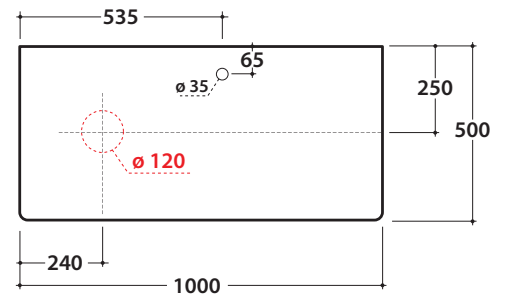

LALITA WASHBASIN SHELF IN PLYWOOD

LT020L LT021L LT022L

GLOBO

Cod. **LT020L**

Shelf in plywood 100.50 h2 cm with washbasin hole left and tap hole Weight 8 Kg

Finish

BK CB

Cod. **LT021L**

Shelf in plywood 100.50 h2 cm with central washbasin hole and tap hole Weight 8 Kg

Finish

BK CB

Cod. **LT022L**

Shelf in plywood 100.50 h2 cm with washbasin hole right and tap hole Weight 8 Kg

Finish

BK CB

compatible washbasins