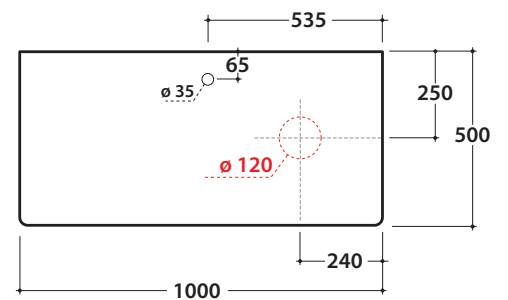

LALITA WASHBASIN SHELF IN PLYWOOD

LT020L LT021L LT022L

GLOBO

Cod. **LT020L**

Shelf in plywood 100.50 h2 cm with washbasin hole left and tap hole Weight 8 Kg

Finish

BK CB

Cod. **LT021L**

Shelf in plywood 100.50 h2 cm with central washbasin hole and tap hole Weight 8 Kg

Finish

BK CB

Cod. **LT022L**

Shelf in plywood 100.50 h2 cm with washbasin hole right and tap hole Weight 8 Kg

Finish

BK CB

compatible washbasins