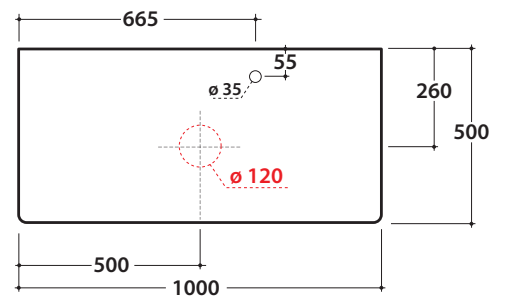

LALITA WASHBASIN SHELF IN PLYWOOD

LT017L LT018L LT019L

GLOBO

Cod. **LT017L**

Shelf in plywood 100.50 h2 cm with washbasin hole left and tap hole Weight 8 Kg

Finish

BK CB

Cod. **LT018L**

Shelf in plywood 100.50 h2 cm with central washbasin hole and tap hole Weight 8 Kg

Finish

BK CB

Cod. **LT019L**

Shelf in plywood 100.50 h2 cm with washbasin hole right and tap hole Weight 8 Kg

Finish

BK CB

compatible washbasins