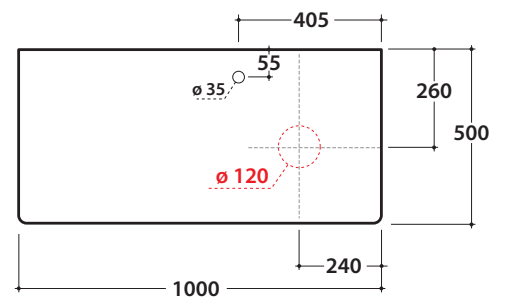

LALITA WASHBASIN SHELF IN PLYWOOD

LT017L LT018L LT019L

GLOBO

Cod. **LT017L**

Shelf in plywood 100.50 h2 cm with washbasin hole left and tap hole Weight 8 Kg

Finish

BK CB

Cod. **LT018L**

Shelf in plywood 100.50 h2 cm with central washbasin hole and tap hole Weight 8 Kg

Finish

BK CB

Cod. **LT019L**

Shelf in plywood 100.50 h2 cm with washbasin hole right and tap hole Weight 8 Kg

Finish

BK CB

compatible washbasins