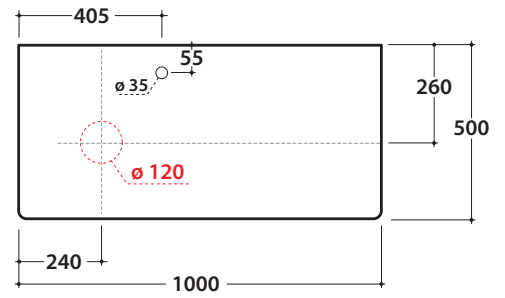

LALITA WASHBASIN SHELF IN PLYWOOD

LT017L LT018L LT019L

GLOBO

Cod. **LT017L**

Shelf in plywood 100.50 h2 cm with washbasin hole left and tap hole Weight 8 Kg

Finish

BK CB

Cod. **LT018L**

Shelf in plywood 100.50 h2 cm with central washbasin hole and tap hole Weight 8 Kg

Finish

BK CB

Cod. **LT019L**

Shelf in plywood 100.50 h2 cm with washbasin hole right and tap hole Weight 8 Kg

Finish

BK CB

compatible washbasins