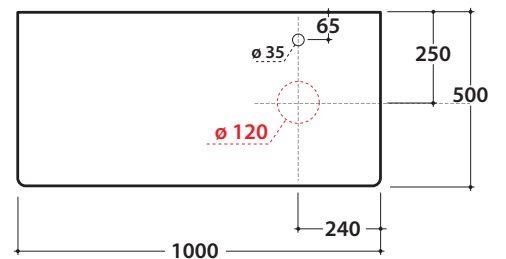

LALITA WASHBASIN SHELF IN PLYWOOD

LT014L LT015L LT016L

GLOBO

Cod. **LT014L**

Shelf in plywood 100.50 h2 cm with washbasin hole left and tap hole Weight 8 Kg

Finish

BK CB

Cod. **LT015L**

Shelf in plywood 100.50 h2 cm with central washbasin hole and tap hole Weight 8 Kg

Finish

BK CB

Cod. **LT016L**

Shelf in plywood 100.50 h2 cm with washbasin hole right and tap hole Weight 8 Kg

Finish

BK CB

compatible washbasins