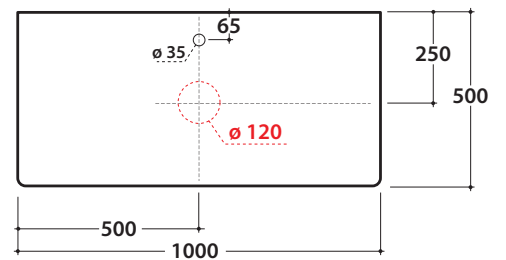

LALITA WASHBASIN SHELF IN PLYWOOD

LT014L LT015L LT016L

GLOBO

Cod. **LT014L**

Shelf in plywood 100.50 h2 cm with washbasin hole left and tap hole Weight 8 Kg

Finish

BK CB

Cod. **LT015L**

Shelf in plywood 100.50 h2 cm with central washbasin hole and tap hole Weight 8 Kg

Finish

BK CB

Cod. **LT016L**

Shelf in plywood 100.50 h2 cm with washbasin hole right and tap hole Weight 8 Kg

Finish

BK CB

compatible washbasins