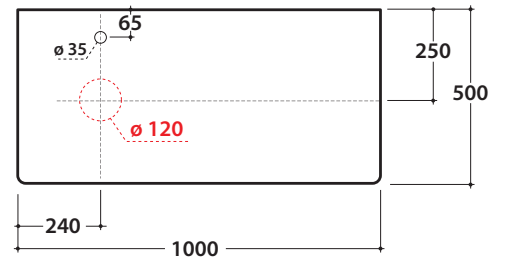

LALITA WASHBASIN SHELF IN PLYWOOD

LT014L LT015L LT016L

GLOBO

Cod. **LT014L**

Shelf in plywood 100.50 h2 cm with washbasin hole left and tap hole Weight 8 Kg

Finish

BK CB

Cod. **LT015L**

Shelf in plywood 100.50 h2 cm with central washbasin hole and tap hole Weight 8 Kg

Finish

BK CB

Cod. **LT016L**

Shelf in plywood 100.50 h2 cm with washbasin hole right and tap hole Weight 8 Kg

Finish

BK CB

compatible washbasins