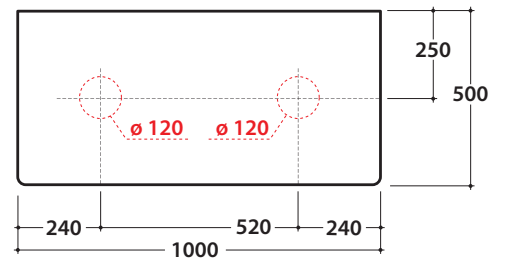

# LALITA WASHBASIN SHELF IN PLYWOOD LT010L

# GLOBO

Cod. **LT010L**

Shelf in plywood 100.50 h2 cm with double washbasin hole and wall installation tap  
Weight 8 Kg

Finish

compatible washbasins

B6T45

TE038

B6Q43