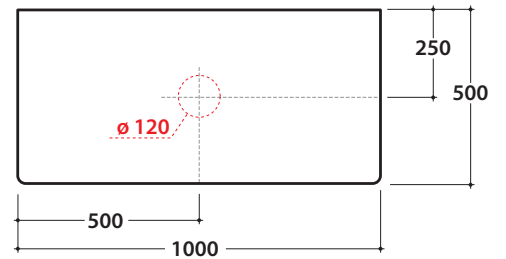

LALITA WASHBASIN SHELF IN PLYWOOD

LT007L LT008L LT009L

GLOBO

Cod. **LT007L**

Shelf in plywood 100.50 h2 cm with washbasin hole left and wall installation tap
Weight 8 Kg

Finish

BK CB

Cod. **LT008L**

Shelf in plywood 100.50 h2 cm with central washbasin hole and wall installation tap
Weight 8 Kg

Finish

BK CB

Cod. **LT009L**

Shelf in plywood 100.50 h2 cm with washbasin hole right and wall installation tap
Weight 8 Kg