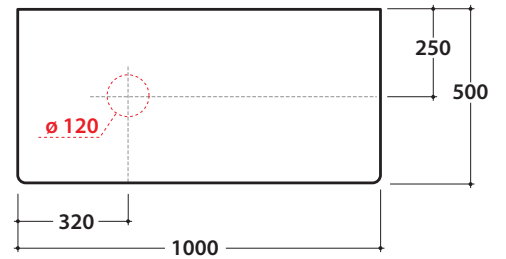

LALITA WASHBASIN SHELF IN PLYWOOD

LT007L LT008L LT009L

GLOBO

Cod. **LT007L**

Shelf in plywood 100.50 h2 cm with washbasin hole left and wall installation tap
Weight 8 Kg

Finish

BK CB

Cod. **LT008L**

Shelf in plywood 100.50 h2 cm with central washbasin hole and wall installation tap
Weight 8 Kg

Finish

BK CB

Cod. **LT009L**

Shelf in plywood 100.50 h2 cm with washbasin hole right and wall installation tap
Weight 8 Kg