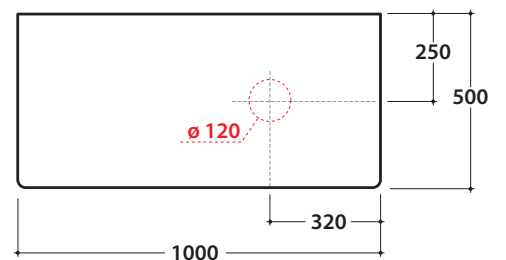

LALITA WASHBASIN SHELF IN PLYWOOD

LT007L LT008L LT009L

GLOBO

Cod. **LT007L**

Shelf in plywood 100.50 h2 cm with washbasin hole left and wall installation tap
Weight 8 Kg

Finish

BK CB

Cod. **LT008L**

Shelf in plywood 100.50 h2 cm with central washbasin hole and wall installation tap
Weight 8 Kg

Finish

BK CB

Cod. **LT009L**

Shelf in plywood 100.50 h2 cm with washbasin hole right and wall installation tap
Weight 8 Kg