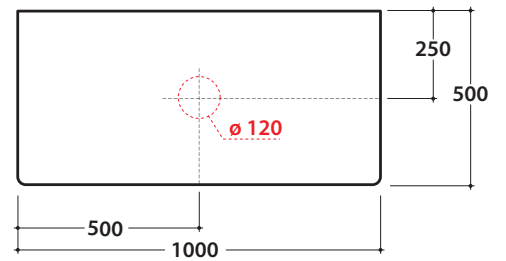

LALITA WASHBASIN SHELF IN PLYWOOD

LT004L LT005L LT006L

GLOBO

Cod. **LT004L**

Shelf in plywood 100.50 h2 cm with washbasin hole left and wall installation tap
Weight 8 Kg

Finish

BK CB

Cod. **LT005L**

Shelf in plywood 100.50 h2 cm with central washbasin hole and wall installation tap
Weight 8 Kg

Finish

BK CB

Cod. **LT006L**

Shelf in plywood 100.50 h2 cm with washbasin hole right and wall installation tap
Weight 8 Kg