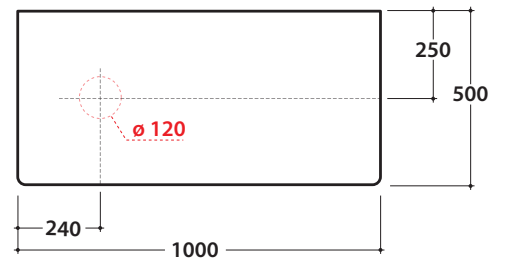

LALITA WASHBASIN SHELF IN PLYWOOD

LT004L LT005L LT006L

GLOBO

Cod. **LT004L**

Shelf in plywood 100.50 h2 cm with washbasin hole left and wall installation tap
Weight 8 Kg

Finish

BK CB

Cod. **LT005L**

Shelf in plywood 100.50 h2 cm with central washbasin hole and wall installation tap
Weight 8 Kg

Finish

BK CB

Cod. **LT006L**

Shelf in plywood 100.50 h2 cm with washbasin hole right and wall installation tap
Weight 8 Kg