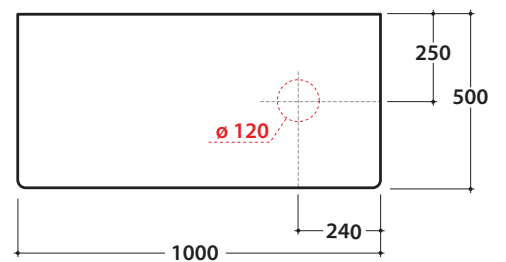

LALITA WASHBASIN SHELF IN PLYWOOD

LT004L LT005L LT006L

GLOBO

Cod. **LT004L**

Shelf in plywood 100.50 h2 cm with washbasin hole left and wall installation tap
Weight 8 Kg

Finish

BK CB

Cod. **LT005L**

Shelf in plywood 100.50 h2 cm with central washbasin hole and wall installation tap
Weight 8 Kg

Finish

BK CB

Cod. **LT006L**

Shelf in plywood 100.50 h2 cm with washbasin hole right and wall installation tap
Weight 8 Kg