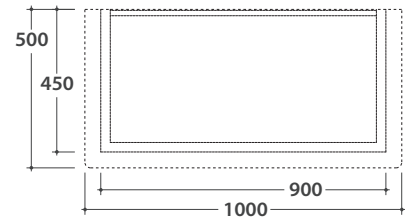

# LALITA FLOORSTANDING STRUCTURE LT002L

# GLOBO

Cod. **LT002L**

Finish

Steel matt black

bagno di colore

Floorstanding structure in black matt steel 90x45 h 74 cm, with legs in lacquered wood available in Bagno di colore finish. Peso 8 Kg

\* For taps mounted on counter top