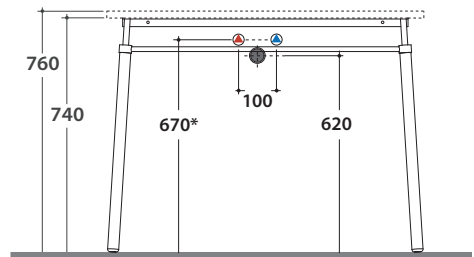

# GLOBO

Cod. **LT002L**

Finish

Steel matt black

bagno di colore

Floorstanding structure in black matt steel 90x45 h 74 cm, with legs in lacquered wood available in Bagno di colore finish. Peso 8 Kg

\* For taps mounted on counter top