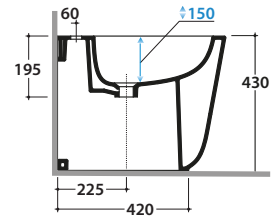

LALITA BIDE TMULTI® LT009BI

CE EN 14528:2015

GLOBO

Ceramic antibacterial effect
BATAFORM®

Glazed product with
CERASLIDE®

Bagno di Colore

Cod. **LT009BI**

Floor mounted bidet 54.36 h43 cm. MULTI. Back to wall installation. FISSAGGIOGHOST® Fixing kit included. Weight 25 Kg

A	80 <-----> 120	B	85 <-----> 130	C	170 <-----> 220
----------	----------------	----------	----------------	----------	-----------------

Cod. **FI012BI**

Push open valve drain with ceramic top for bidet. Weight 0,5 Kg

Cod. **FI012CR**

Push open chromed valve drain for bidet. Weight 0,5 Kg

Cod. **FI016**

Easy installation trap. Weight 0,2 Kg