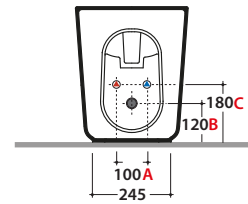

LALITA BIDE TMULTI® LT009BI

CE EN 14528:2015

GLOBO

Ceramic antibacterial effect
BATAFORM®

Glazed product with
CERASLIDE®

Bagno di Colore

Cod. **LT009BI**

Floor mounted bidet 54.36 h43 cm. MULTI. Back to wall installation. FISSAGGIOGHOST® Fixing kit included. Weight 25 Kg

A	80 <-----> 120	B	85 <-----> 130	C	170 <-----> 220
----------	----------------	----------	----------------	----------	-----------------

Cod. **FI012BI**

Push open valve drain with ceramic top for bidet. Weight 0,5 Kg