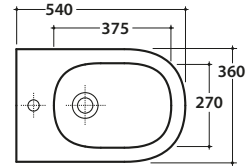

LALITA BIDE TMULTI® LT009BI

CE EN 14528:2015

GLOBO

Ceramic antibacterial effect
BATAFORM®

Glazed product with
CERASLIDE®

Bagno di Colore

Cod. **LT009BI**

Floor mounted bidet 54.36 h43 cm. MULTI. Back to wall installation. FISSAGGIOGHOST® Fixing kit included. Weight 25 Kg

A	80 <-----> 120	B	85 <-----> 130	C	170 <-----> 220
----------	----------------	----------	----------------	----------	-----------------

Cod. **FI012BI**

Push open valve drain with ceramic top for bidet. Weight 0,5 Kg