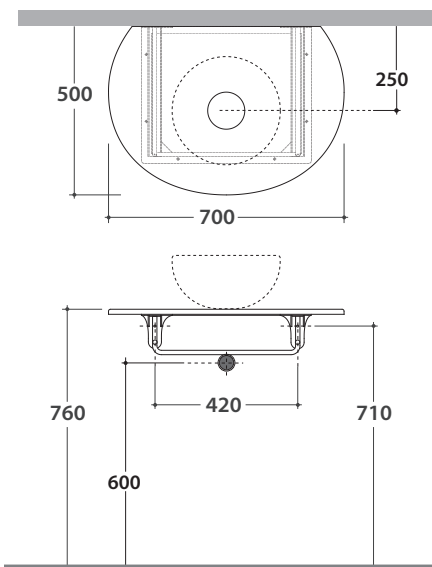

## LT037L LT038L

Finish **BdC** bagno di colore **Le Pietre** le pietre **S** Steel matt black

Cod. **LT037L**

Wall-hanging structure in black matt steel 70.50 cm with washbasin shelf in ceramic with central washbasin hole and wall installed tap. Weight 12,7 kg

# GLOBO

Finish **BdC** bagno di colore **Le Pietre** le pietre **S** Steel matt black

Cod. **LT038L**

Wall-hanging structure in black matt steel 70.50 cm with washbasin shelf in ceramic with central washbasin hole and tap hole. Weight 12,7 kg

\* For taps mounted on counter top

Finish **BdC** bagno di colore **Le Pietre** le pietre **S** Steel matt black

Cod. **LT044L**

Ceramic shelf for structures LT037L,LT058L,LT040L,LT041L. Left or right installation. Weight 7,4 kg