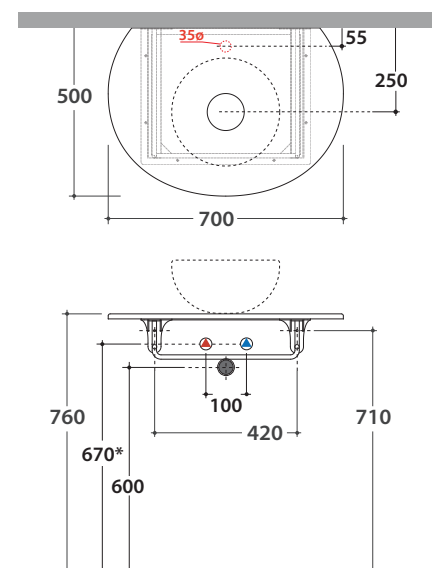

## LT037L LT038L

Finish **BdC** bagno di colore **Le Pietre** le pietre **S** Steel matt black

Cod. **LT037L**

Wall-hanging structure in black matt steel 70.50 cm with washbasin shelf in ceramic with central washbasin hole and wall installed tap. Weight 12,7 kg

# GLOBO

Finish **BdC** bagno di colore **Le Pietre** le pietre **S** Steel matt black

Cod. **LT038L**

Wall-hanging structure in black matt steel 70.50 cm with washbasin shelf in ceramic with central washbasin hole and tap hole. Weight 12,7 kg

\* For taps mounted on counter top

Finish **BdC** bagno di colore **Le Pietre** le pietre **S** Steel matt black

Cod. **LT044L**

Ceramic shelf for structures LT037L,LT058L,LT040L,LT041L. Left or right installation. Weight 7,4 kg