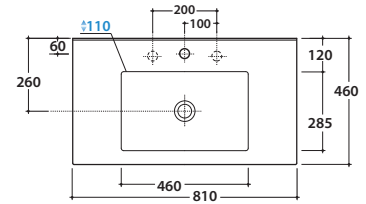

ANITA BASIN HA081BI

CE EN 14688:2015

GLOBO

Ceramic antibacterial effect
BATAFORM

Glazed product with
CERASLIDE®

Bagno di Colore
Available only in
Bianco Opaco

Cod. **HA081BI**

Washbasin 81.46 h16,5 cm. Wall-hung installation or on suspended base. Fixing kit included.
Weight 23 Kg.

Cod. **HA010XX**

Finish **BO** (Bianco Opaco)

CI (Cipria)

PI (Pietra)

LA (Legno Alba)

LB (Legno Boston)

LO (Legno Orio)

Suspended base 80.45 h49 cm. with two drawers.
Weight 28 Kg

Required space with open drawer: 82 cm.

Configuration internal containers for base HA010XX

Lower drawer

Upper drawer

Cod. **FI012BI**

Push open valve drain with ceramic top for basins with overflow. Weight 0,5 Kg