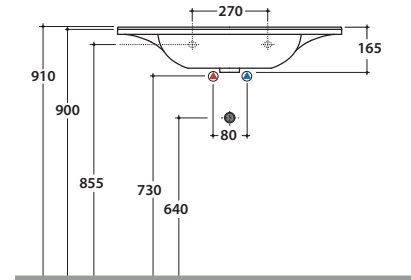

ANITA BASIN HA081BI

CE EN 14688:2015

GLOBO

Ceramic antibacterial effect
BATAFORM

Glazed product with
CERASLIDE®

Bagno di Colore
Available only in
Bianco Opaco

Cod. **HA081BI**

Washbasin 81.46 h16,5 cm. Wall-hung installation or on suspended base. Fixing kit included.
Weight 23 Kg.

Cod. **HA010XX**

Finish **BO** (Bianco Opaco)

CI (Cipria)

PI (Pietra)

LA (Legno Alba)

LB (Legno Boston)

LO (Legno Orio)

Suspended base 80.45 h49 cm. with two drawers.
Weight 28 Kg

Required space with open drawer: 82 cm.

Configuration internal containers for base HA010XX

Lower drawer

Upper drawer

Cod. **FI012BI**

Push open valve drain with ceramic top for basins with overflow. Weight 0,5 Kg

Cod. **FI012CR**

Push open chromed valve drain for basins with overflow. Weight 0,5 Kg