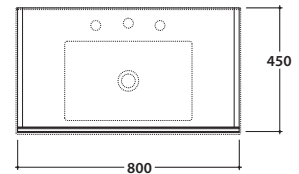

ANITA BASIN HA081BI

CE EN 14688:2015

GLOBO

Ceramic antibacterial effect
BATAFORM

Glazed product with
CERASLIDE®

Bagno di Colore
Available only in
Bianco Opaco

Cod. **HA081BI**

Washbasin 81.46 h16,5 cm. Wall-hung installation or on suspended base. Fixing kit included.
Weight 23 Kg.

Cod. **HA010XX**

Finish **BO** (Bianco Opaco)

CI (Cipria)

PI (Pietra)

LA (Legno Alba)

LB (Legno Boston)

LO (Legno Orio)

Suspended base 80.45 h49 cm. with two drawers.
Weight 28 Kg

Required space with open drawer: 82 cm.

Configuration internal containers for base HA010XX

Lower drawer

Upper drawer

Cod. **FI012BI**

Push open valve drain with ceramic top for basins with overflow. Weight 0,5 Kg