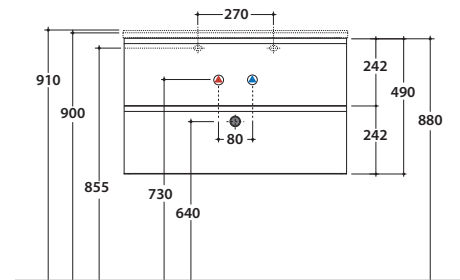

ANITA BASIN HA081BI

CE EN 14688:2015

GLOBO

Ceramic antibacterial effect
BATAFORM

Glazed product with
CERASLIDE®

Bagno di Colore
Available only in
Bianco Opaco

Cod. **HA081BI**

Washbasin 81.46 h16,5 cm. Wall-hung installation or on suspended base. Fixing kit included.
Weight 23 Kg.

Cod. **HA010XX**

Finish **BO** (Bianco Opaco)

CI (Cipria)

PI (Pietra)

LA (Legno Alba)

LB (Legno Boston)

LO (Legno Orio)

Suspended base 80.45 h49 cm. with two drawers.
Weight 28 Kg

Required space with open drawer: 82 cm.

Configuration internal containers for base HA010XX

Lower drawer

Upper drawer

Cod. **FI012BI**

Push open valve drain with ceramic top for basins with overflow. Weight 0,5 Kg

Cod. **FI012CR**

Push open chromed valve drain for basins with overflow. Weight 0,5 Kg