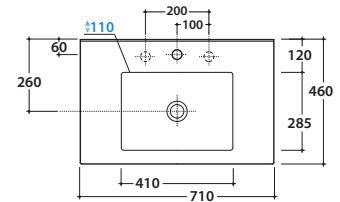

ANITA BASIN HA071BI

CE EN 14688:2015

GLOBO

Ceramic antibacterial effect
BATAFORM®

Glazed product with
CERASLIDE®

Bagno di Colore
Available only in
Bianco Opaco

Cod. **HA071BI**

Washbasin 71.46 h16,5 cm. Wall-hung installation or on suspended base. Fixing kit included.
Weight 21 Kg

Cod. **HA011XX**

Finish **BO** (Bianco Opaco)

CI (Cipria)

PI (Pietra)

LA (Legno Alba)

LB (Legno Boston)

LO (Legno Orio)

Suspended base 70.45 h49 cm. with two drawers.
Weight 29 Kg.

Required space with open drawer: 82 cm.

Configuration internal containers for base HA011XX

Lower drawer

Upper drawer

Cod. **FI012BI**

Push open valve drain with ceramic top for basins with overflow. Weight 0,5 Kg