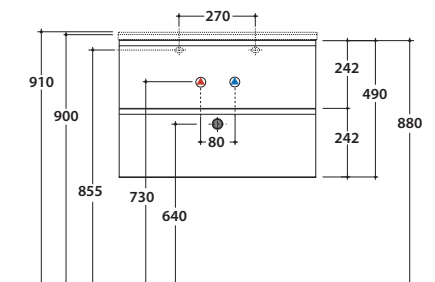

ANITA BASIN HA071BI

CE EN 14688:2015

GLOBO

Ceramic antibacterial effect
BATAFORM®

Glazed product with
CERASLIDE®

Bagno di Colore
Available only in
Bianco Opaco

Cod. **HA071BI**

Washbasin 71.46 h16,5 cm. Wall-hung installation or on suspended base. Fixing kit included.
Weight 21 Kg

Cod. **HA011XX**

Finish **BO** (Bianco Opaco)

CI (Cipria)

PI (Pietra)

LA (Legno Alba)

LB (Legno Boston)

LO (Legno Orio)

Suspended base 70.45 h49 cm. with two drawers.
Weight 29 Kg.

Required space with open drawer: 82 cm.

Configuration internal containers for base HA011XX

Lower drawer

Upper drawer

Cod. **FI012BI**

Push open valve drain with ceramic top for basins with overflow. Weight 0,5 Kg

Cod. **FI012CR**

Push open chromed valve drain for basins with overflow. Weight 0,5 Kg