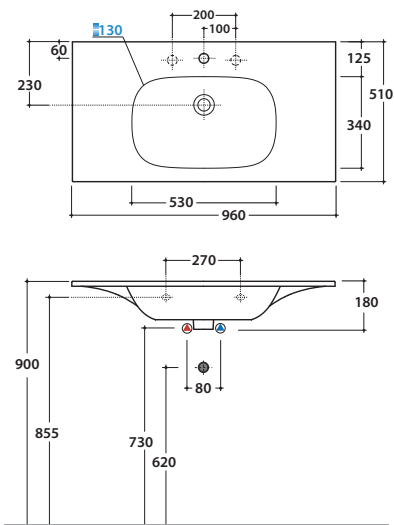

BOULEVARD BASIN BL096BI

CE EN 14688:2015

GLOBO

Ceramic antibacterial effect
BATAFORM®

Glazed product with
CERASLIDE®

Bagno di Colore

Cod. **BL096BI**

Washbasin 96.51 h18 cm. Wall-hung installation or on suspended base. Fixing kit included.
Weight 26 Kg

Cod. **BL010XX**

Finish **BO** (Bianco Opaco)

VA (Vancouver)

MO (Montreal)

RC (Rovere Chiaro)

RS (Rovere Scuro)

Suspended base 95.50,5 h49 cm. with two drawers. Weight 36 Kg

Required space with open drawer: 86 cm.

Configuration internal containers for base BL010XX

Cod. **FI012BI**

Push open valve drain with ceramic top for basins with overflow. Weight 0,5 Kg

Cod. **FI012CR**

Push open chromed valve drain for basins with overflow. Weight 0,5 Kg