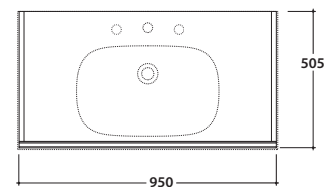

BOULEVARD BASIN BL096BI

CE EN 14688:2015

GLOBO

Ceramic antibacterial effect
BATAFORM®

Glazed product with
CERASLIDE®

Bagno di Colore

Cod. **BL096BI**

Washbasin 96.51 h18 cm. Wall-hung installation or on suspended base. Fixing kit included.
Weight 26 Kg

Cod. **BL010XX**

Finish **BO** (Bianco Opaco)

VA (Vancouver)

MO (Montreal)

RC (Rovere Chiaro)

RS (Rovere Scuro)

Suspended base 95.50,5 h49 cm. with two drawers. Weight 36 Kg

Required space with open drawer: 86 cm.

Configuration internal containers for base BL010XX

Cod. **FI012BI**

Push open valve drain with ceramic top for basins with overflow. Weight 0,5 Kg

Cod. **FI012CR**

Push open chromed valve drain for basins with overflow. Weight 0,5 Kg