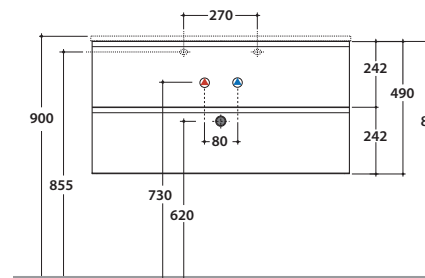

BOULEVARD BASIN BL096BI

CE EN 14688:2015

GLOBO

Ceramic antibacterial effect
BATAFORM®

Glazed product with
CERASLIDE®

Bagno di Colore

Cod. **BL096BI**

Washbasin 96.51 h18 cm. Wall-hung installation or on suspended base. Fixing kit included.
Weight 26 Kg

Cod. **BL010XX**

Finish **BO** (Bianco Opaco)

VA (Vancouver)

MO (Montreal)

RC (Rovere Chiaro)

RS (Rovere Scuro)

Suspended base 95.50,5 h49 cm. with two drawers. Weight 36 Kg

Required space with open drawer: 86 cm.

Configuration internal containers for base BL010XX

Cod. **FI012BI**

Push open valve drain with ceramic top for basins with overflow. Weight 0,5 Kg

Cod. **FI012CR**

Push open chromed valve drain for basins with overflow. Weight 0,5 Kg