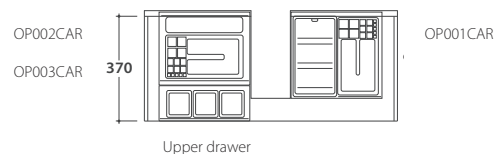

BOULEVARD BASIN BL096BI

CE EN 14688:2015

GLOBO

Ceramic antibacterial effect
BATAFORM®

Glazed product with
CERASLIDE®

Bagno di Colore

Cod. **BL096BI**

Washbasin 96.51 h18 cm. Wall-hung installation or on suspended base. Fixing kit included.
Weight 26 Kg

Cod. **BL010XX**

Finish **BO** (Bianco Opaco)

VA (Vancouver)

MO (Montreal)

RC (Rovere Chiaro)

RS (Rovere Scuro)

Suspended base 95.50,5 h49 cm. with two drawers. Weight 36 Kg

Required space with open drawer: 86 cm.

Configuration internal containers for base BL010XX

Cod. **FI012BI**

Push open valve drain with ceramic top for basins with overflow. Weight 0,5 Kg

Cod. **FI012CR**

Push open chromed valve drain for basins with overflow. Weight 0,5 Kg