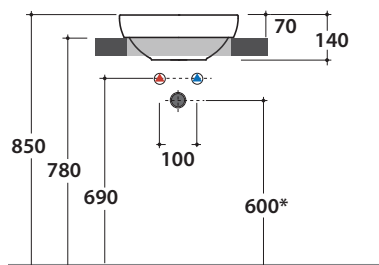

Le Pietre

	Rubinetto a parete Wall mounted taps	Rubinetto su piano Taps mounted on counter top
A :	75	110
B :	260	295
C :	445	480

Cod. **B6T38BI**

Basin Ø 37 h14 cm. Recessed installation.

Weight 6 Kg

* For taps mounted on counter top

Cod. **FI024BI**

Valve drain with ceramic top for basins without overflow. Weight 0,5 Kg

Cod. **FI024CR**

Chromed valve drain for basins without overflow. Weight 0,5 Kg