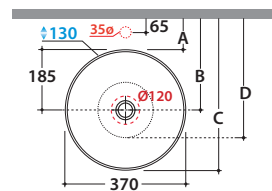

Cod. **B6T37BI**

Basin Ø 37 h16 cm. Sit-on installation. Weight 5 Kg

GLOBO

	Rubinetto a parete Wall mounted taps	Rubinetto su piano Taps mounted on counter top
A:	75	110
B:	260	295
C:	448	480
D:	345	380

* For taps mounted on counter top