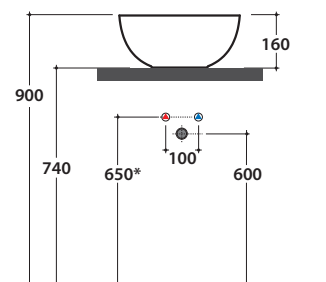

Cod. **B6T37BI**

Basin Ø 37 h16 cm. Sit-on installation. Weight 5 Kg

GLOBO

	Rubinetto a parete Wall mounted taps	Rubinetto su piano Taps mounted on counter top
A:	75	110
B:	260	295
C:	448	480
D:	345	380

* For taps mounted on counter top

Cod. **FI024BI**

Valve drain with ceramic top for basins without overflow. Weight 0,5 Kg

Cod. **FI024CR**

Chromed valve drain for basins without overflow. Weight 0,5 Kg