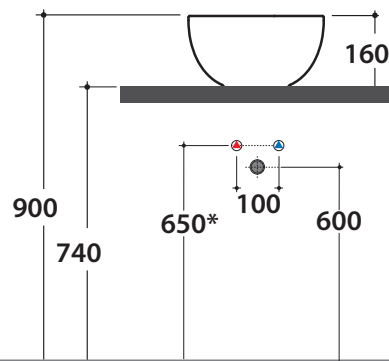

Cod. **B6T30BI**

Basin Ø 30 h 16 cm. Sit-on installation. Weight 5 Kg

# GLOBO

Inspired by **Life**

\* For taps mounted on counter top

Cod. **FI024BI**

Valve drain with ceramic top for basins without overflow. Weight 0,5 Kg

Cod. **FI024CR**

Chromed valve drain for basins without overflow. Weight 0,5 Kg