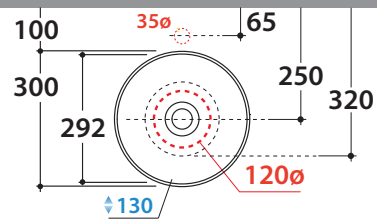

Cod. **B6T30BI**

Basin Ø 30 h 16 cm. Sit-on installation. Weight 5 Kg

# GLOBO

Inspired by **Life**

\* For taps mounted on counter top

Cod. **FI024BI**

Valve drain with ceramic top for basins without overflow. Weight 0,5 Kg

Cod. **FI024CR**

Chromed valve drain for basins without overflow. Weight 0,5 Kg