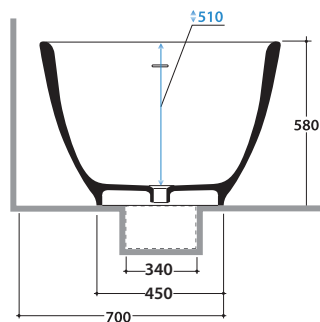

Cod. VABOCA

Pietraluce bathtub 185.85 h58 cm. Freestanding installation.
Provided with overflow hole, discharge system included.
White RAL 9016

Technical details:
Bathtub weight: Kg. 210,00
Water capacity: Lt. 400,00
Empty weight: Kg. 610,00