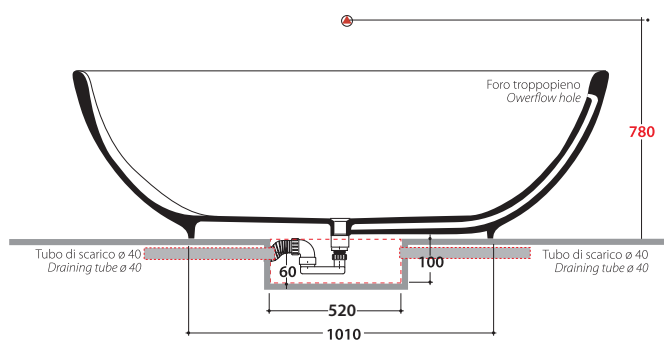

Cod. VABOCA

Pietraluce bathtub 185.85 h58 cm. Freestanding installation.
Provided with overflow hole, discharge system included.
White RAL 9016

Technical details:
Bathtub weight: Kg. 210,00
Water capacity: Lt. 400,00
Empty weight: Kg. 610,00