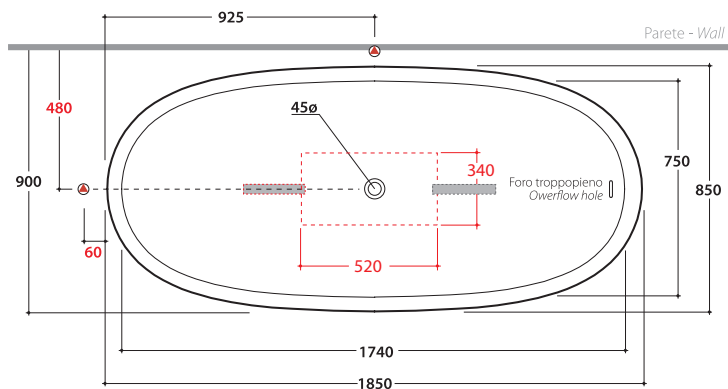

BOWL BATHTUB VABOCA

GLOBO