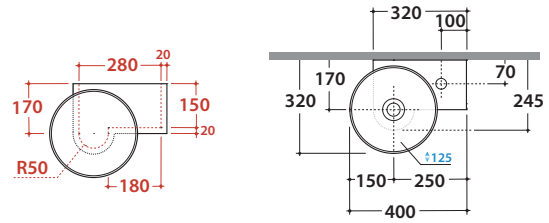

T-EDGE BASIN TE040

CE EN 14688:2015

GLOBO

* For taps mounted on counter top

Ceramic antibacterial effect
BATAFORM®

Bagno di Colore

Glazed product with
CERASLIDE®

GLOBOTHIN®

Le Pietre

Cod. **TE040**

Basin 40,32 h 16 cm. Wall-hung or sit-on installation.
Fixing kit included. Weight 6,8 Kg

Cod. **FI024BI**

Valve drain with ceramic top for basins without overflow. Weight 0,5 Kg

Cod. **FI024CR**

Chromed valve drain for basins without overflow. Weight 0,5 Kg