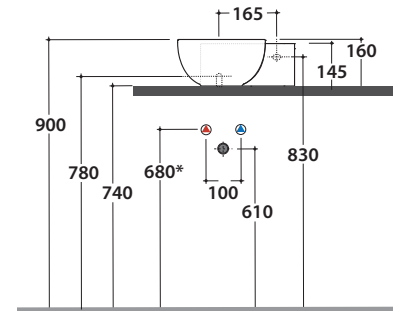

T-EDGE BASIN TE040

CE EN 14688:2015

GLOBO

* For taps mounted on counter top

Ceramic antibacterial effect
BATAFORM®

Bagno di Colore

Glazed product with
CERASLIDE®

GLOBOTHIN®

Le Pietre

Cod. **TE040**

Basin 40,32 h 16 cm. Wall-hung or sit-on installation.
Fixing kit included. Weight 6,8 Kg

Cod. **FI024BI**

Valve drain with ceramic top for basins without overflow. Weight 0,5 Kg

Cod. **FI024CR**

Chromed valve drain for basins without overflow. Weight 0,5 Kg