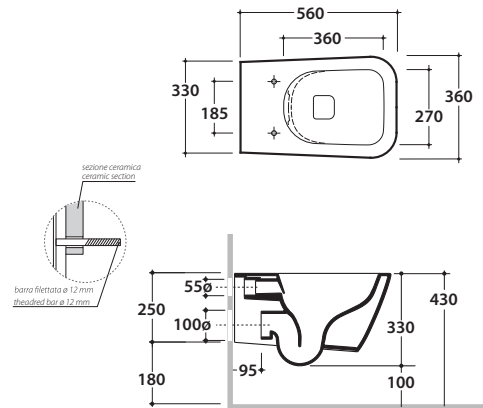

STONE WALL-HUNG WC NO RIM STS06BI

CE EN 997:2015

GLOBO

Ceramic antibacterial effect
BATAFORM®

Glazed product with
CERASLIDE®

SENZABRIDA®

Drain 4/2,6 lt

Cod. **STS06BI**

Wall-hung Wc No-rim 56.36 h33 cm. Drain 4 / 2,6 Lt. Fixing kit included. Weight 22 Kg

Seat-cover with hinge system
to quick release

Cod. **ST020BI**

Removable duroplast seat-cover with soft-closing system. Weight 3,5 Kg

Cod. **VA132**

Flow reductor.

Cod. **PU001**

Acoustic and crash protection.

Cod. **FI002**

Fixing brackets for W/H sanitary. Weight 2,5 Kg