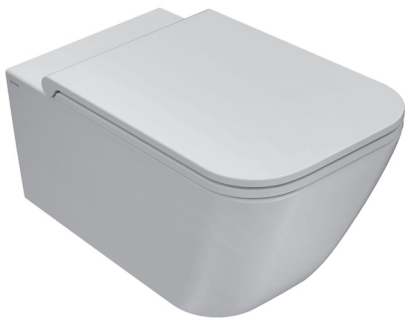

STONE WALL-HUNG WC NO RIM STS06BI

CE EN 997:2015

GLOBO

Ceramic antibacterial effect
BATAFORM®

Glazed product with
CERASLIDE®

SENZABRIDA®

Drain 4/2,6 lt

Cod. **STS06BI**

Wall-hung Wc No-rim 56.36 h33 cm. Drain 4 / 2,6 Lt. Fixing kit included. Weight 22 Kg

Seat-cover with hinge system
to quick release

Cod. **ST020BI**

Removable duroplast seat-cover with soft-closing system. Weight 3,5 Kg

Cod. **VA132**

Flow reductor.

Cod. **PU001**

Acoustic and crash protection.

Cod. **FI002**

Fixing brackets for W/H sanitary. Weight 2,5 Kg