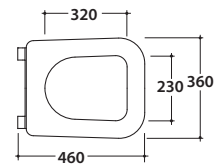

Cod. **VA132**

Flow reductor.

Cod. **PU001**

Acoustic and crash protection.

Cod. **FI002**

Fixing brackets for W/H sanitary. Weight 2,5 Kg