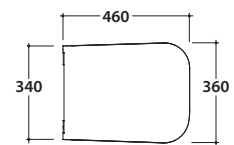

Cod. **VA132**

Flow reductor.

Cod. **PU001**

Acoustic and crash protection.

Cod. **FI002**

Fixing brackets for W/H sanitary. Weight 2,5 Kg