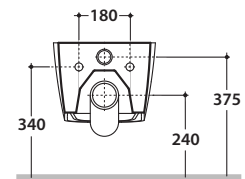

Seat-cover with hinge system
to quick release

Cod. **ST020BI**

Removable duroplast seat-cover with soft-closing system. Weight 3,5 Kg