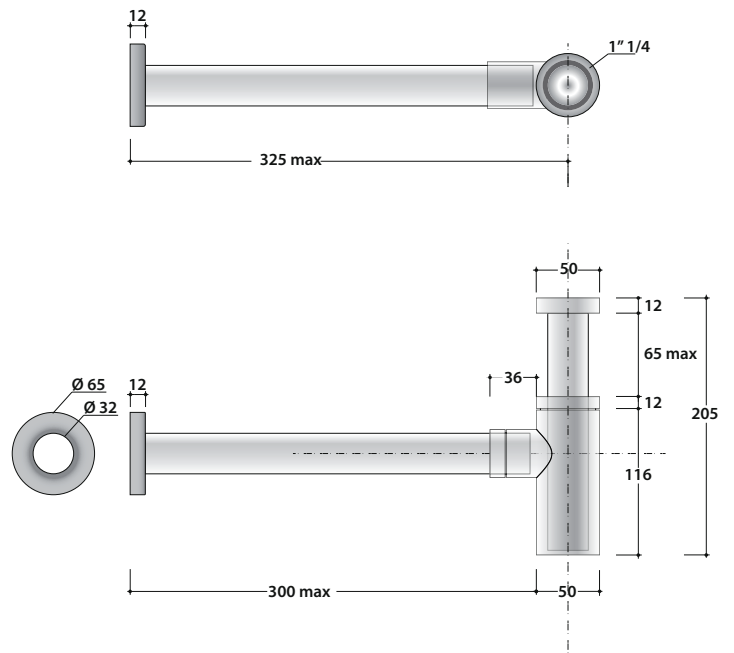

SIPHON ROUND SHAPE RA051CR

GLOBO

Cod. **RA051CR**

Chromium-plated trap, round shape 1"1/4. Weight 0,5 Kg.