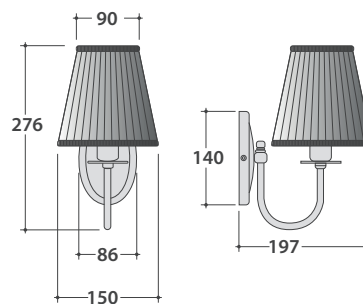

PAESTUM WALL LAMP PS050CR

GLOBO

Cod. **PS050CR**

Wall lamp 15.19,7 h27,6 cm. (1x42 watt),
chromium-plated finish Energy efficiency class D+. Weight 0,49 Kg