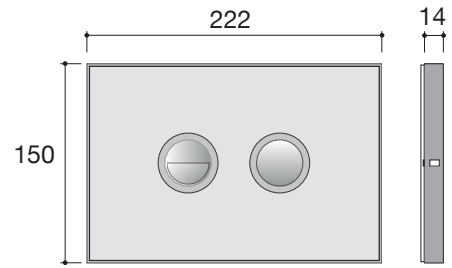

CERAMIC CONTROL PLATE
PL03XX

GLOBO

Cod. **PL03XX**

Ceramic control plate. Weight 1 Kg