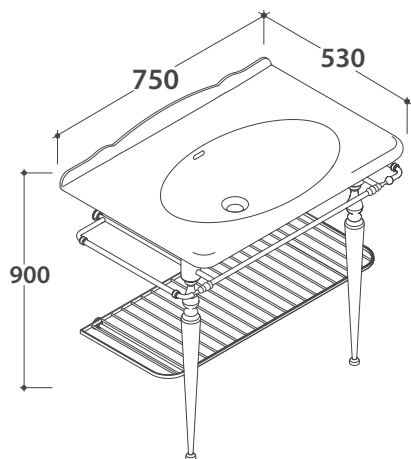

PAESTUM FLOOR MOUNTED STRUCTURE PATC28

GLOBO

Cod. **PATC28**

Brass chromium-plated floor-mounted structure 79.53 h82, for basin PA028. Weight 12 Kg