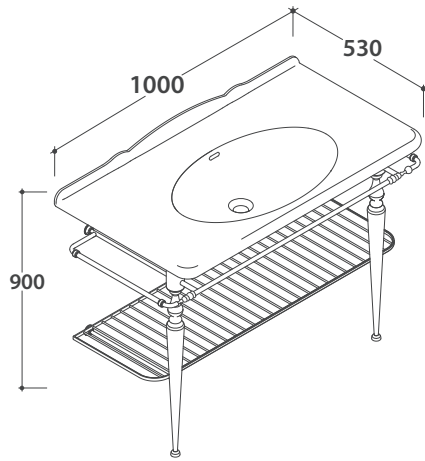

PAESTUM FLOOR MOUNTED STRUCTURE PATC23

GLOBO

Cod. **PATC23**

Brass chromium-plated floor-mounted structure 100.53 h83 cm, for basin PA056.
Weight 12 Kg