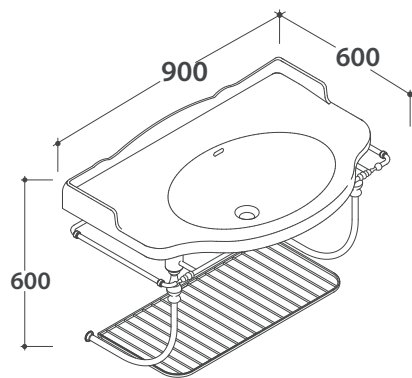

PAESTUM WALL-HUNG STRUCTURE PASC56

GLOBO

Cod. **PASC56**

Brass chromium-plated wall-hung structure 88.56 h46 cm, for basin PA056. Weight 9 Kg