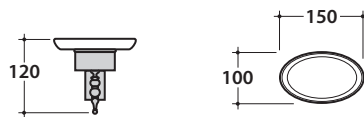

PAESTUM SOAP-DISH PASC39

GLOBO

Cod. **PASC39**

Wall-mounted soap-dish 15.12 h 10 cm. With ceramic plate. Weight 1 Kg

Cod. **PARP39**

Spare ceramic glass holder